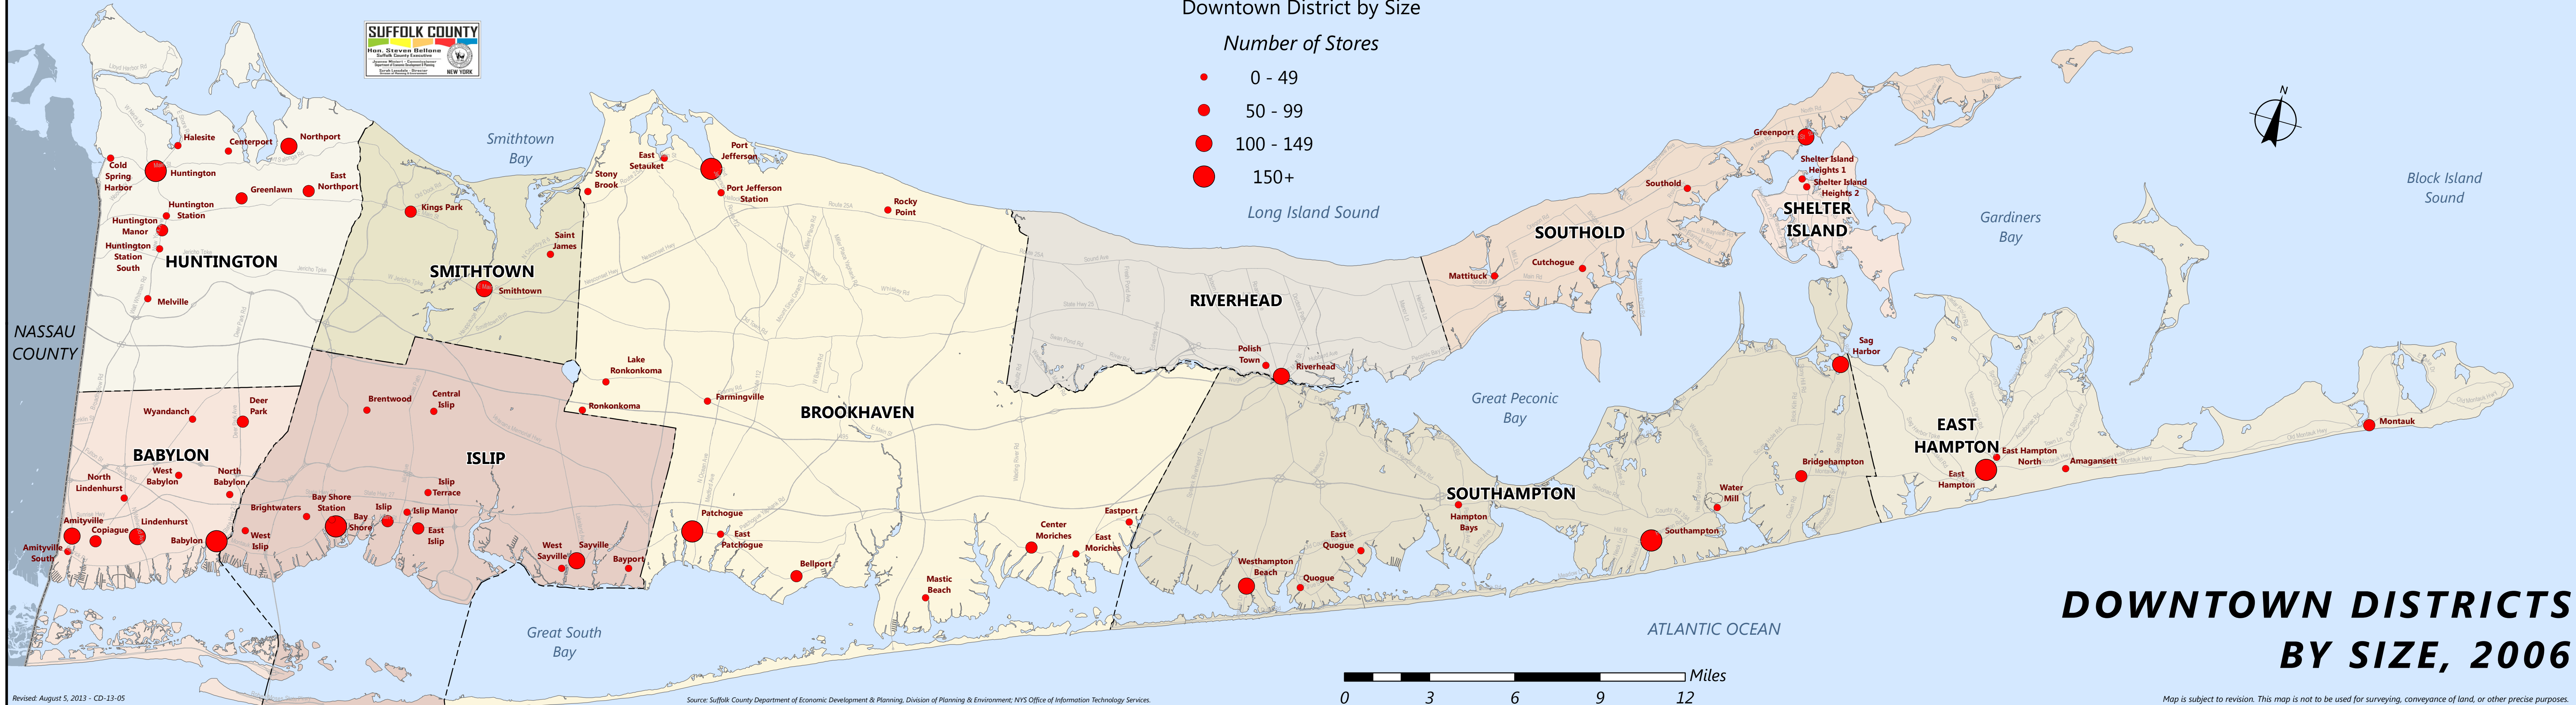

SUFFOLK COUNTY, NEW YORK

Legend

Downtown District by Size

Number of Stores

- 0 - 49
- 50 - 99
- 100 - 149
- 150+

DOWNTOWN DISTRICTS BY SIZE, 2006