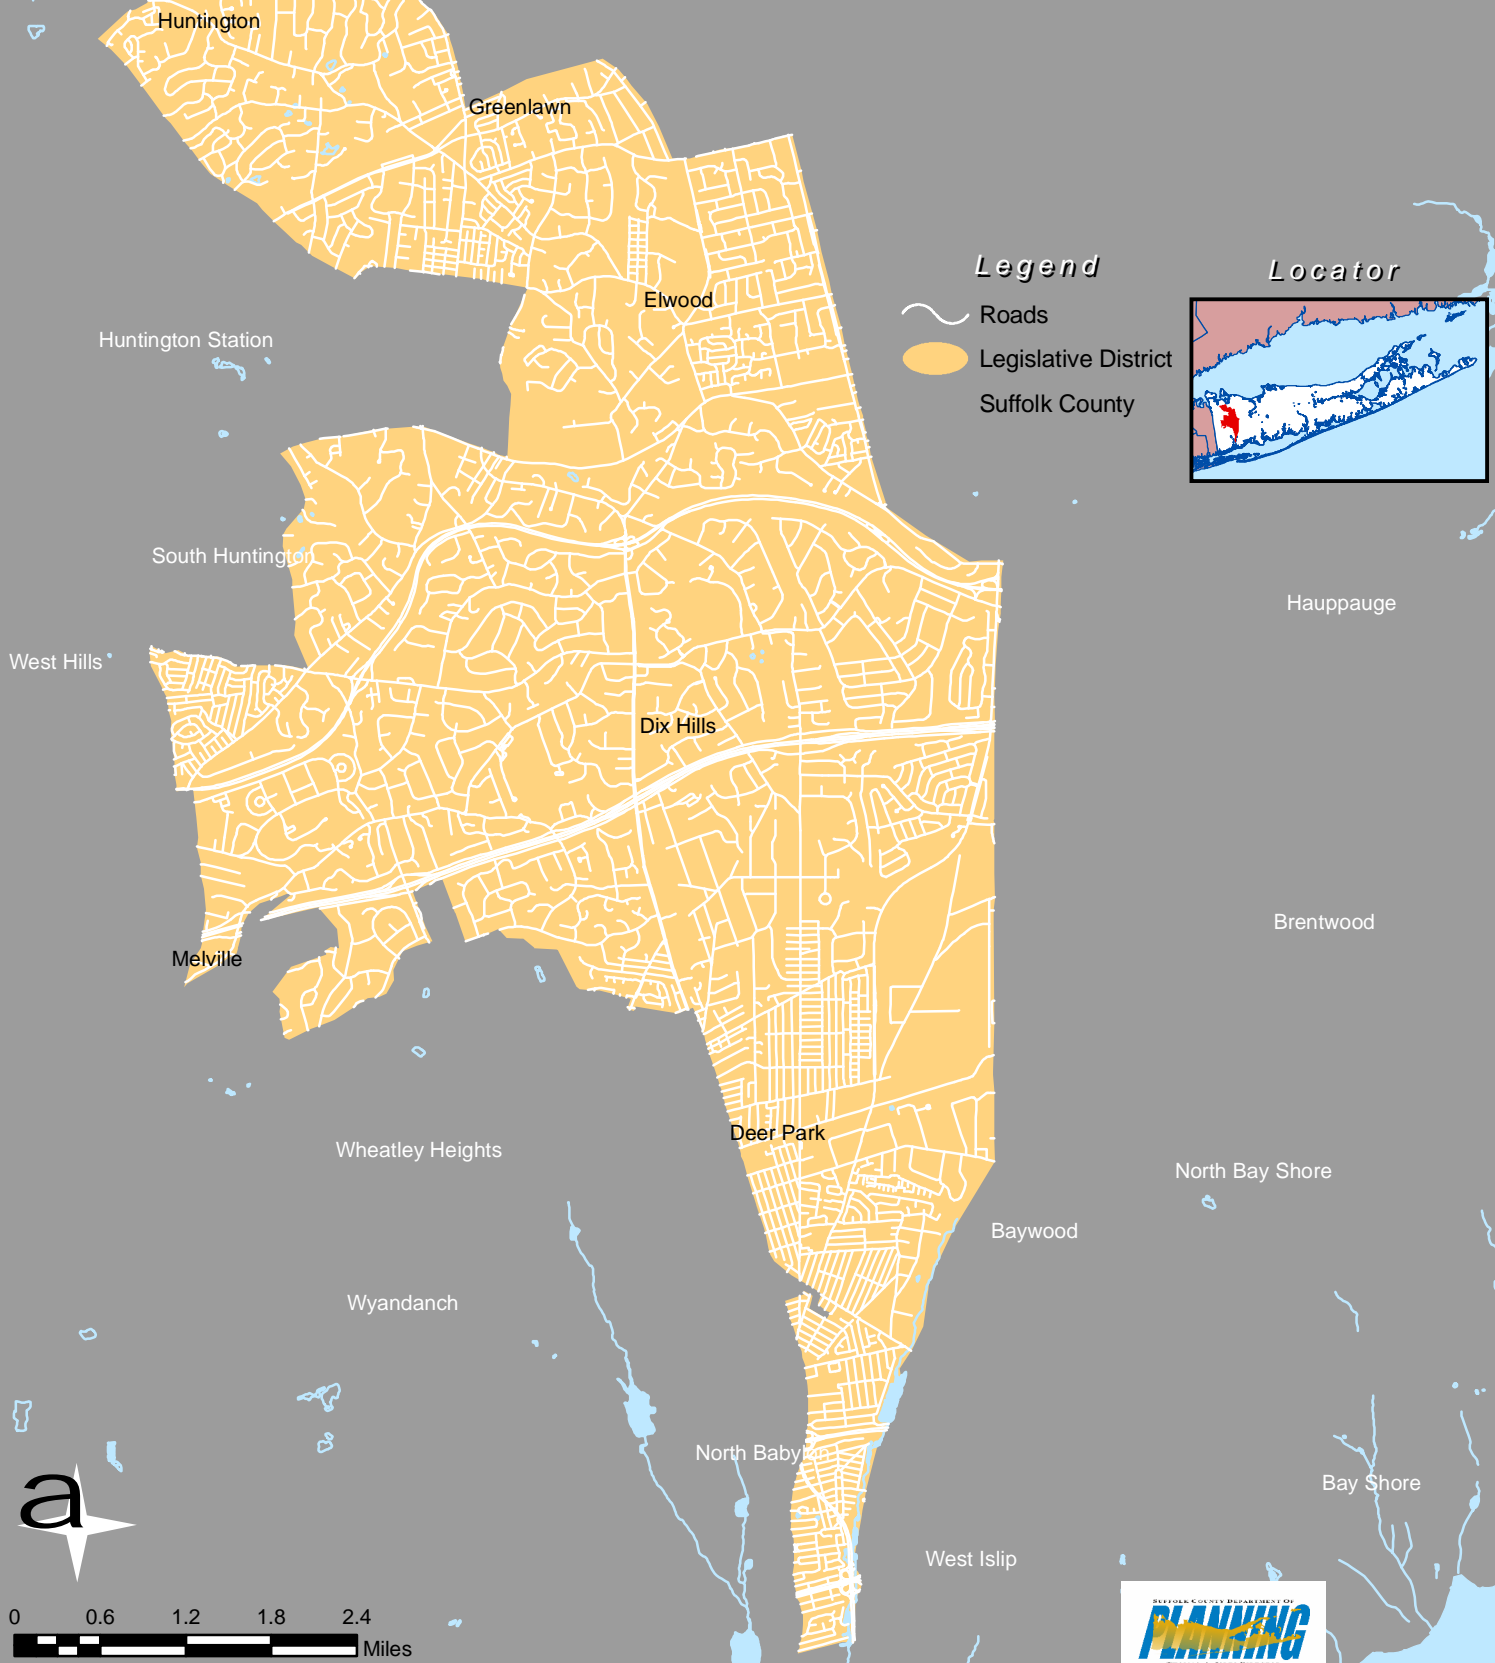

LEGISLATIVE DISTRICT 16

Suffolk County, New York

Legend

- Roads
- Legislative District
- Suffolk County

Locator

Courtesy of Board of Election, Suffolk County Department of Public Works and the New York State Department of Transportation
Map is subject to revision. This map is not to be used for surveying, conveyance of land, or other precise purposes.