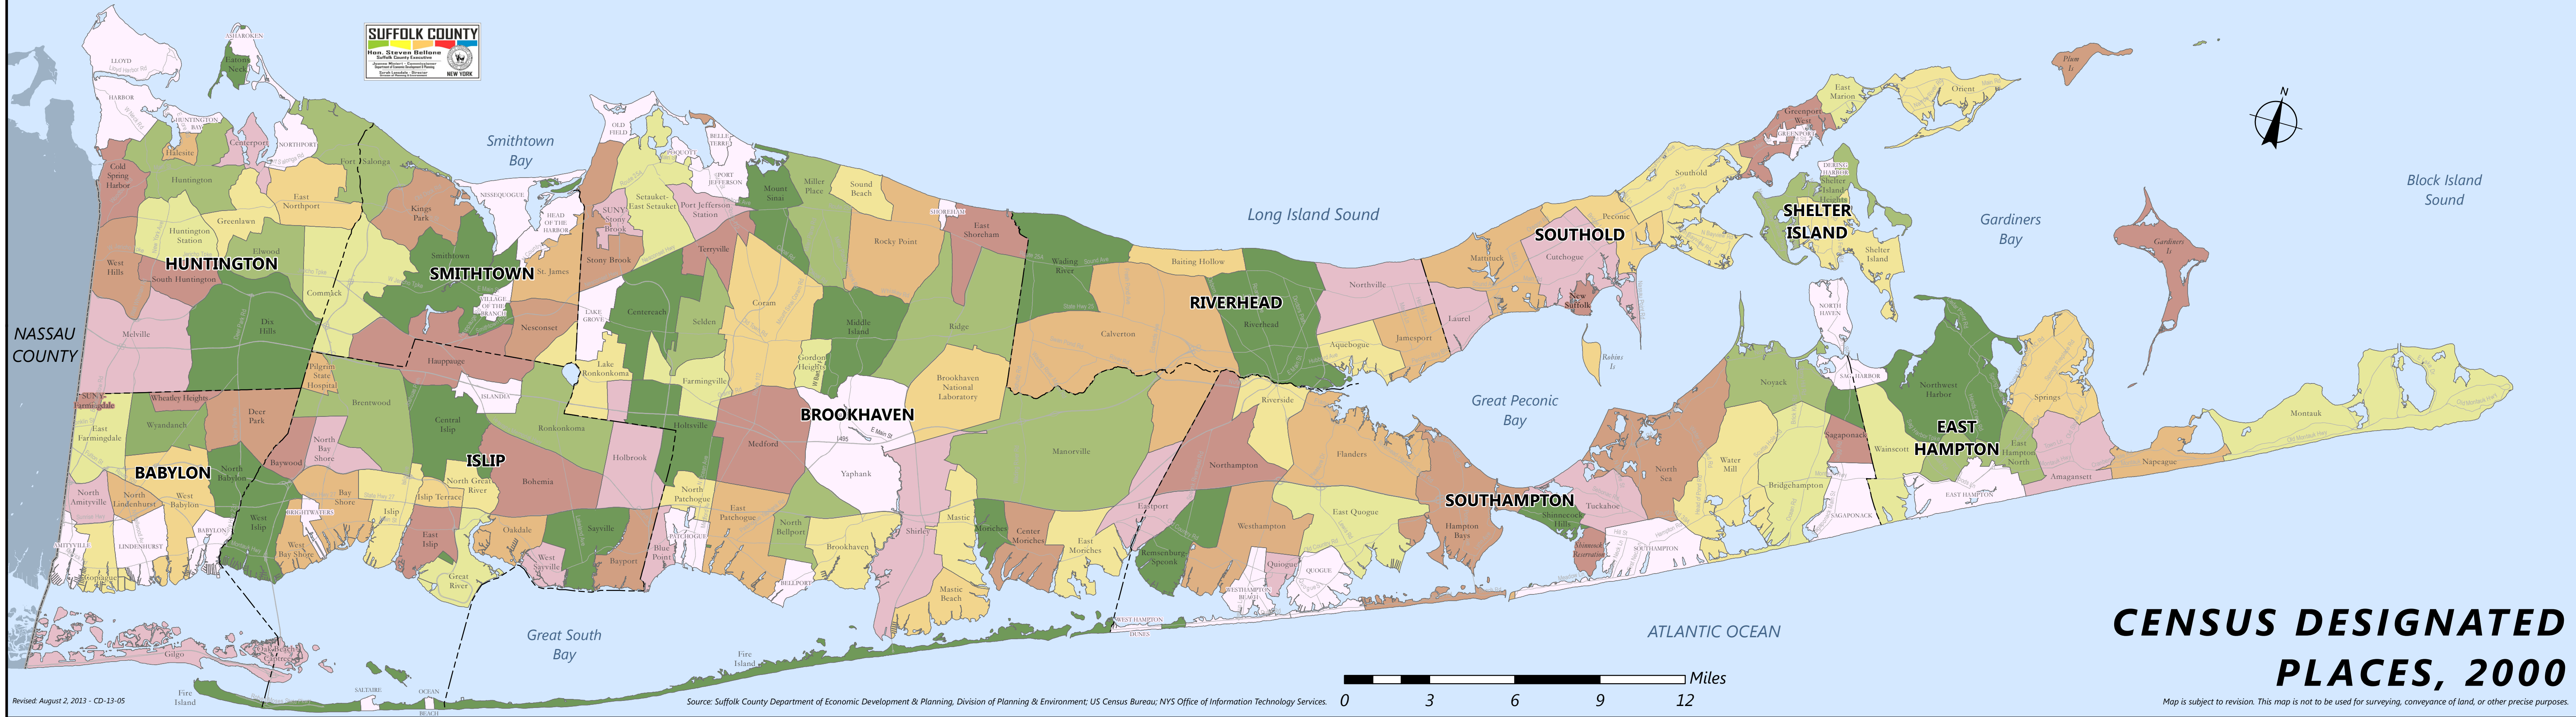

SUFFOLK COUNTY, NEW YORK

Revised: August 2, 2013 - CD-13-05

CENSUS DESIGNATED PLACES, 2000