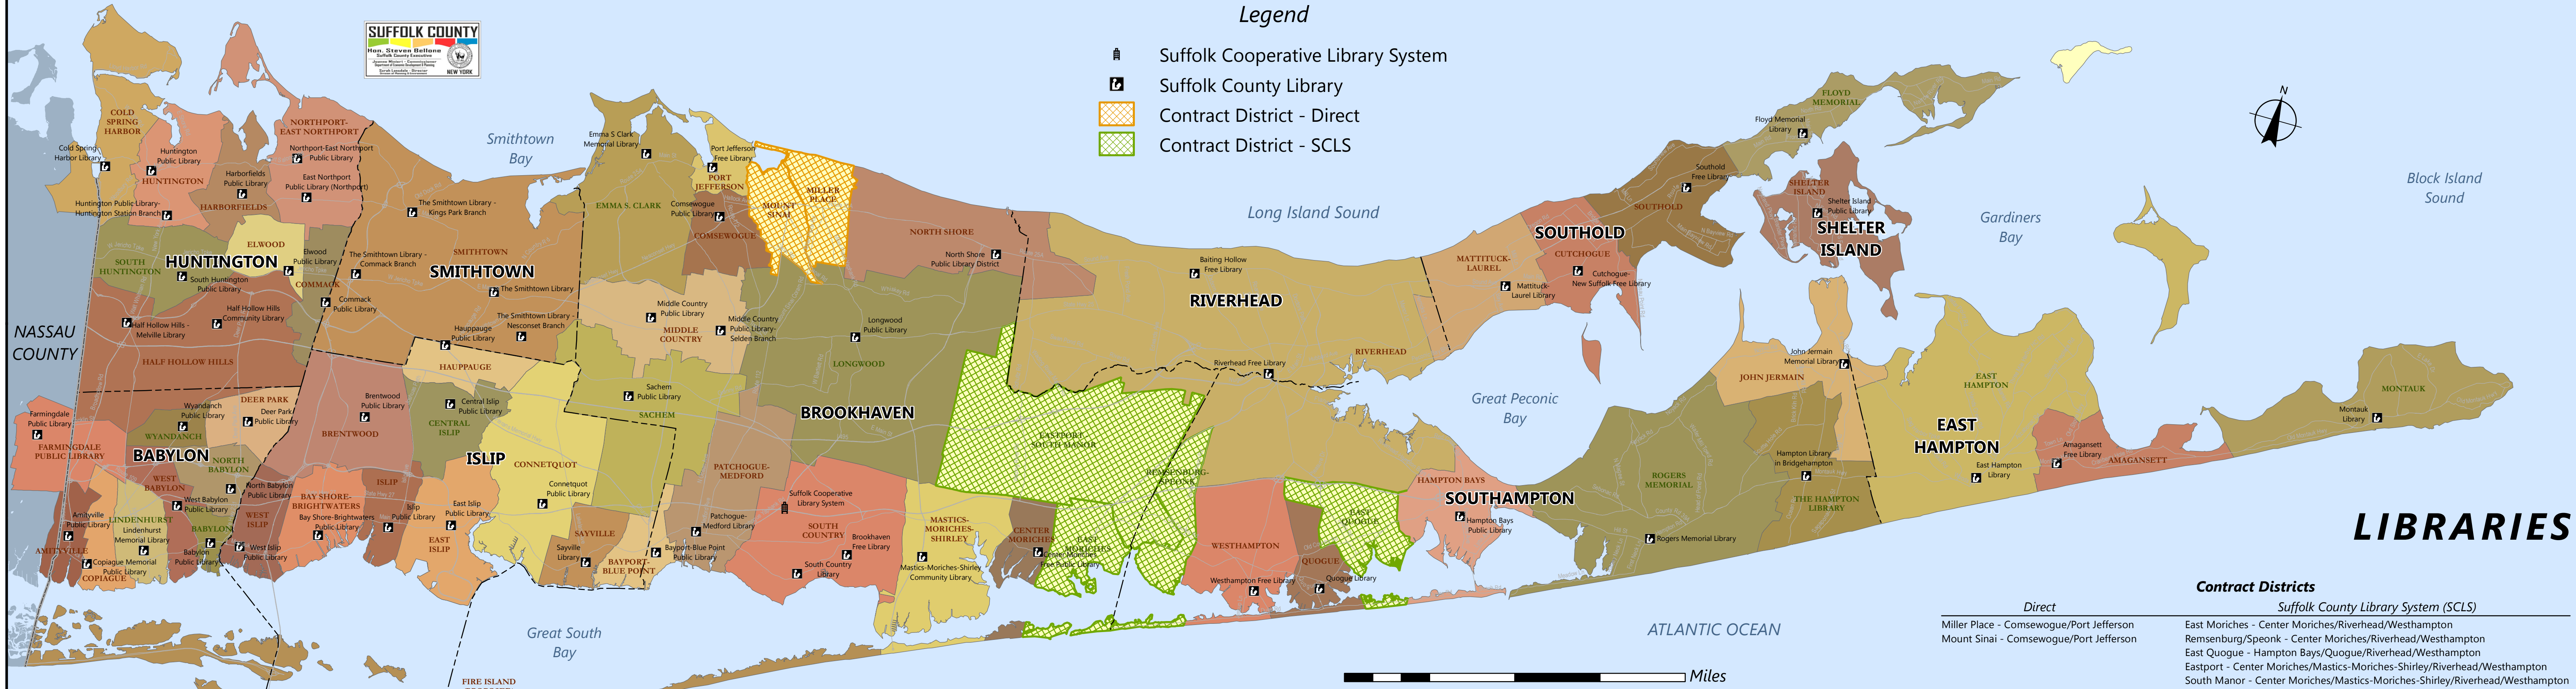

# SUFFOLK COUNTY, NEW YORK

## Legend

- Suffolk Cooperative Library System
- Suffolk County Library
- Contract District - Direct
- Contract District - SCLS

# LIBRARIES

Direct	Suffolk County Library System (SCLS)
Miller Place - Comsewogue/Port Jefferson	East Moriches - Center Moriches/Riverhead/Westhampton
Mount Sinai - Comsewogue/Port Jefferson	Remsenburg/Speonk - Center Moriches/Riverhead/Westhampton
	East Quogue - Hampton Bays/Quogue/Riverhead/Westhampton
	Eastport - Center Moriches/Mastics-Moriches-Shirley/Riverhead/Westhampton
	South Manor - Center Moriches/Mastics-Moriches-Shirley/Riverhead/Westhampton