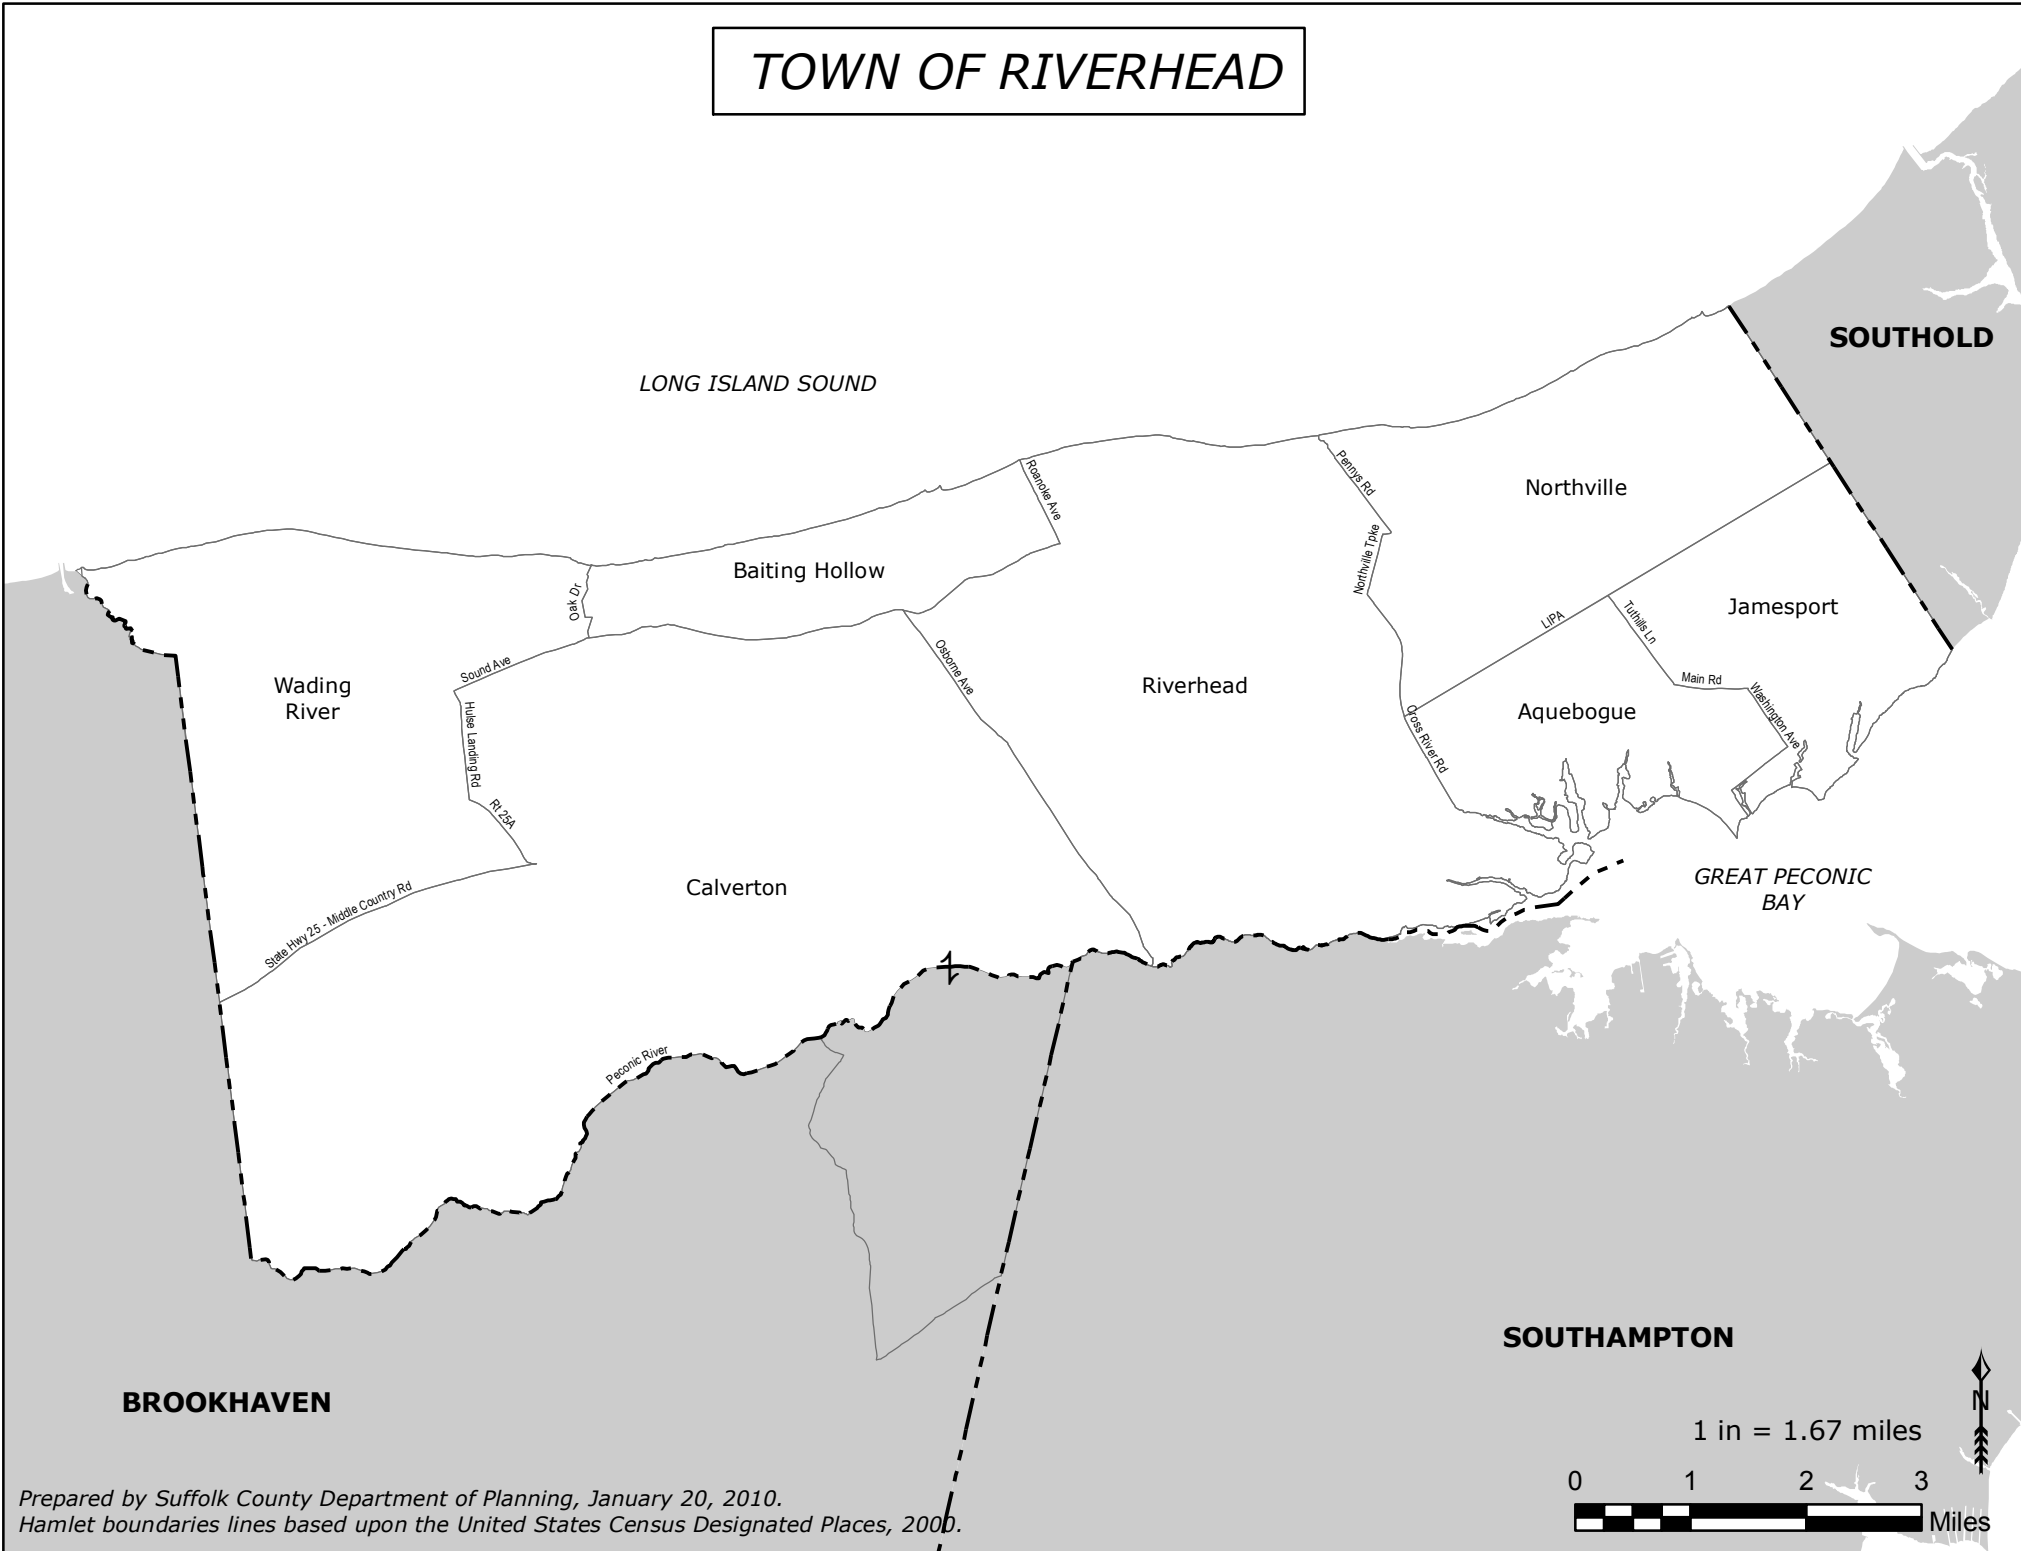

TOWN OF RIVERHEAD

Prepared by Suffolk County Department of Planning, January 20, 2010.
Hamlet boundaries lines based upon the United States Census Designated Places, 2000.