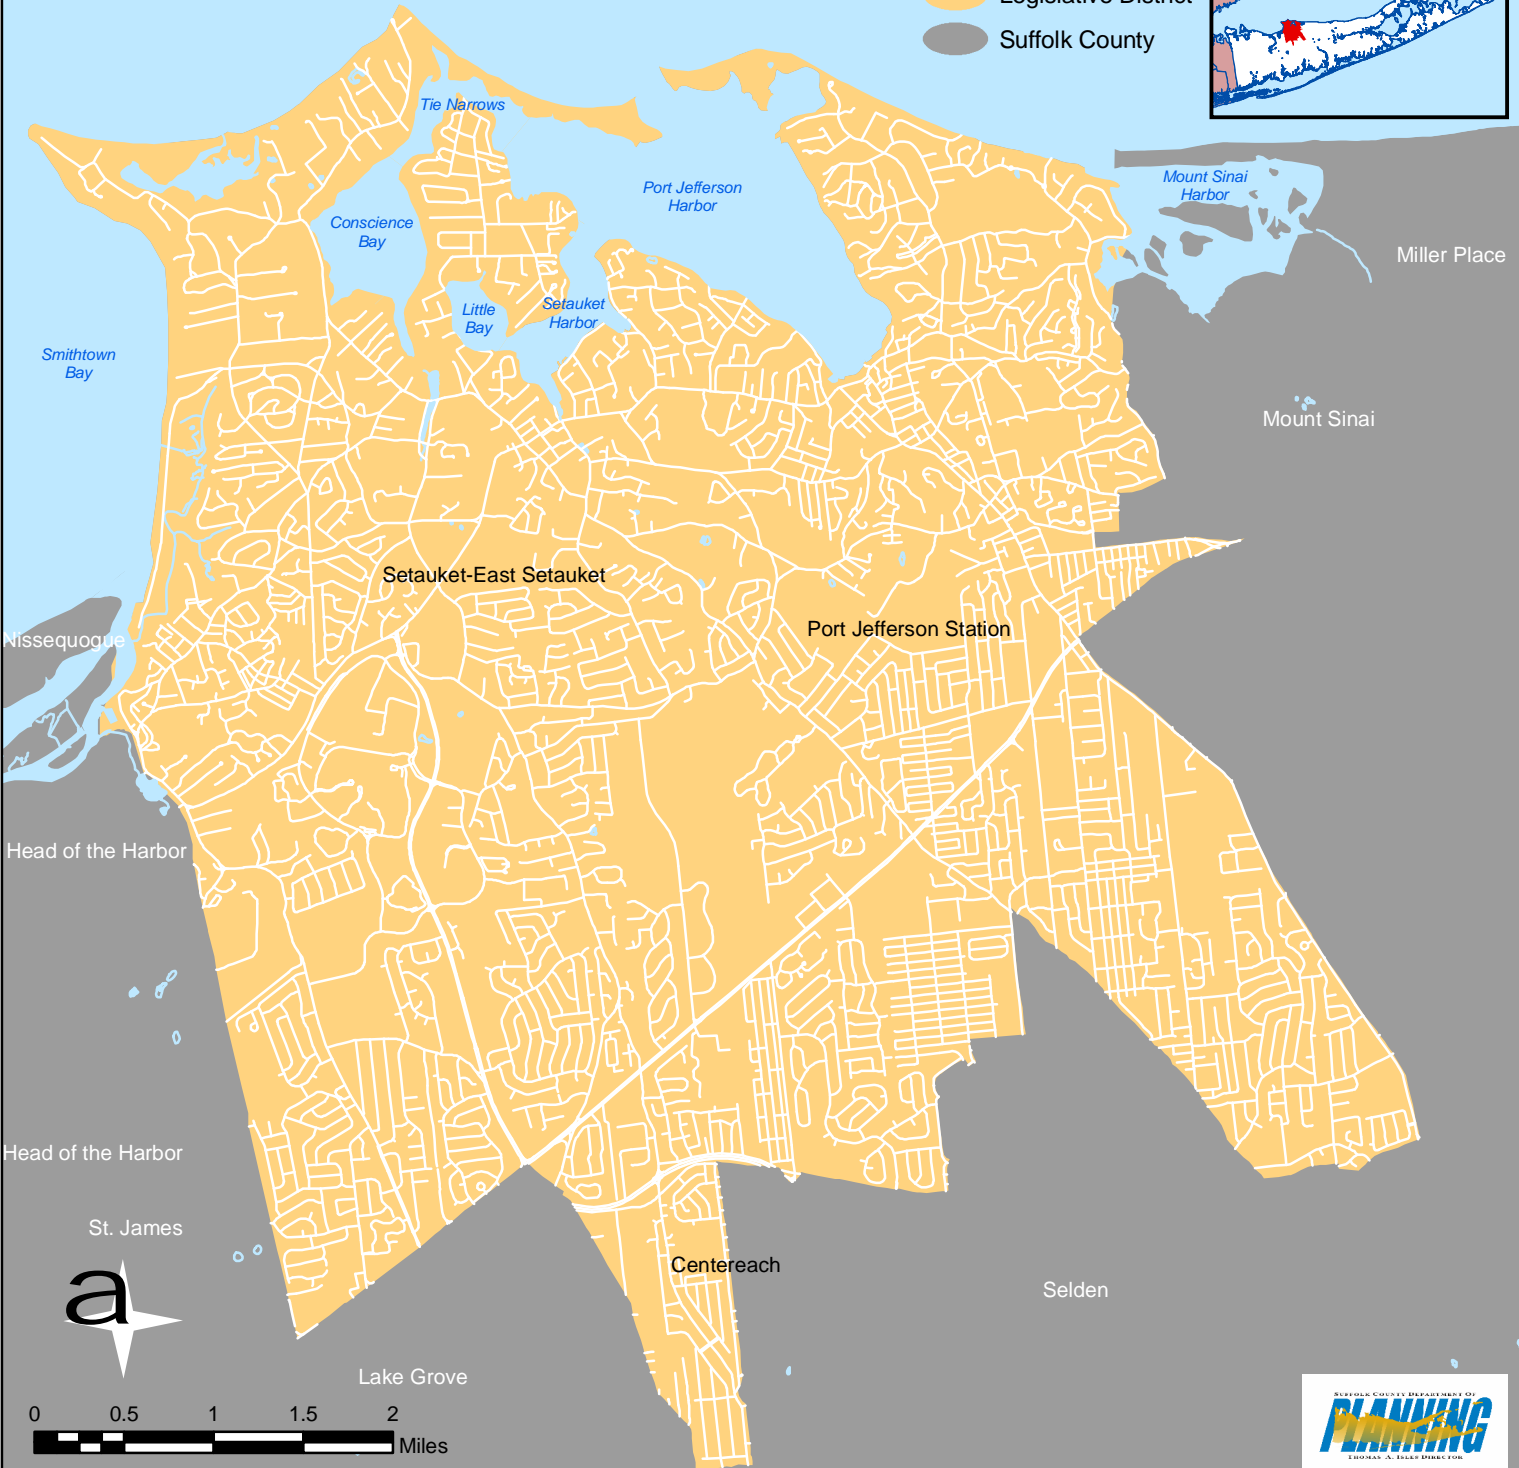

LEGISLATIVE DISTRICT 5

Suffolk County, New York

Long Island Sound

Legend

- Roads
- Legislative District
- Suffolk County

Locator

Courtesy of Board of Election, Suffolk County Department of Public Works and the New York State Department of Transportation
Map is subject to revision. This map is not to be used for surveying, conveyance of land, or other precise purposes.