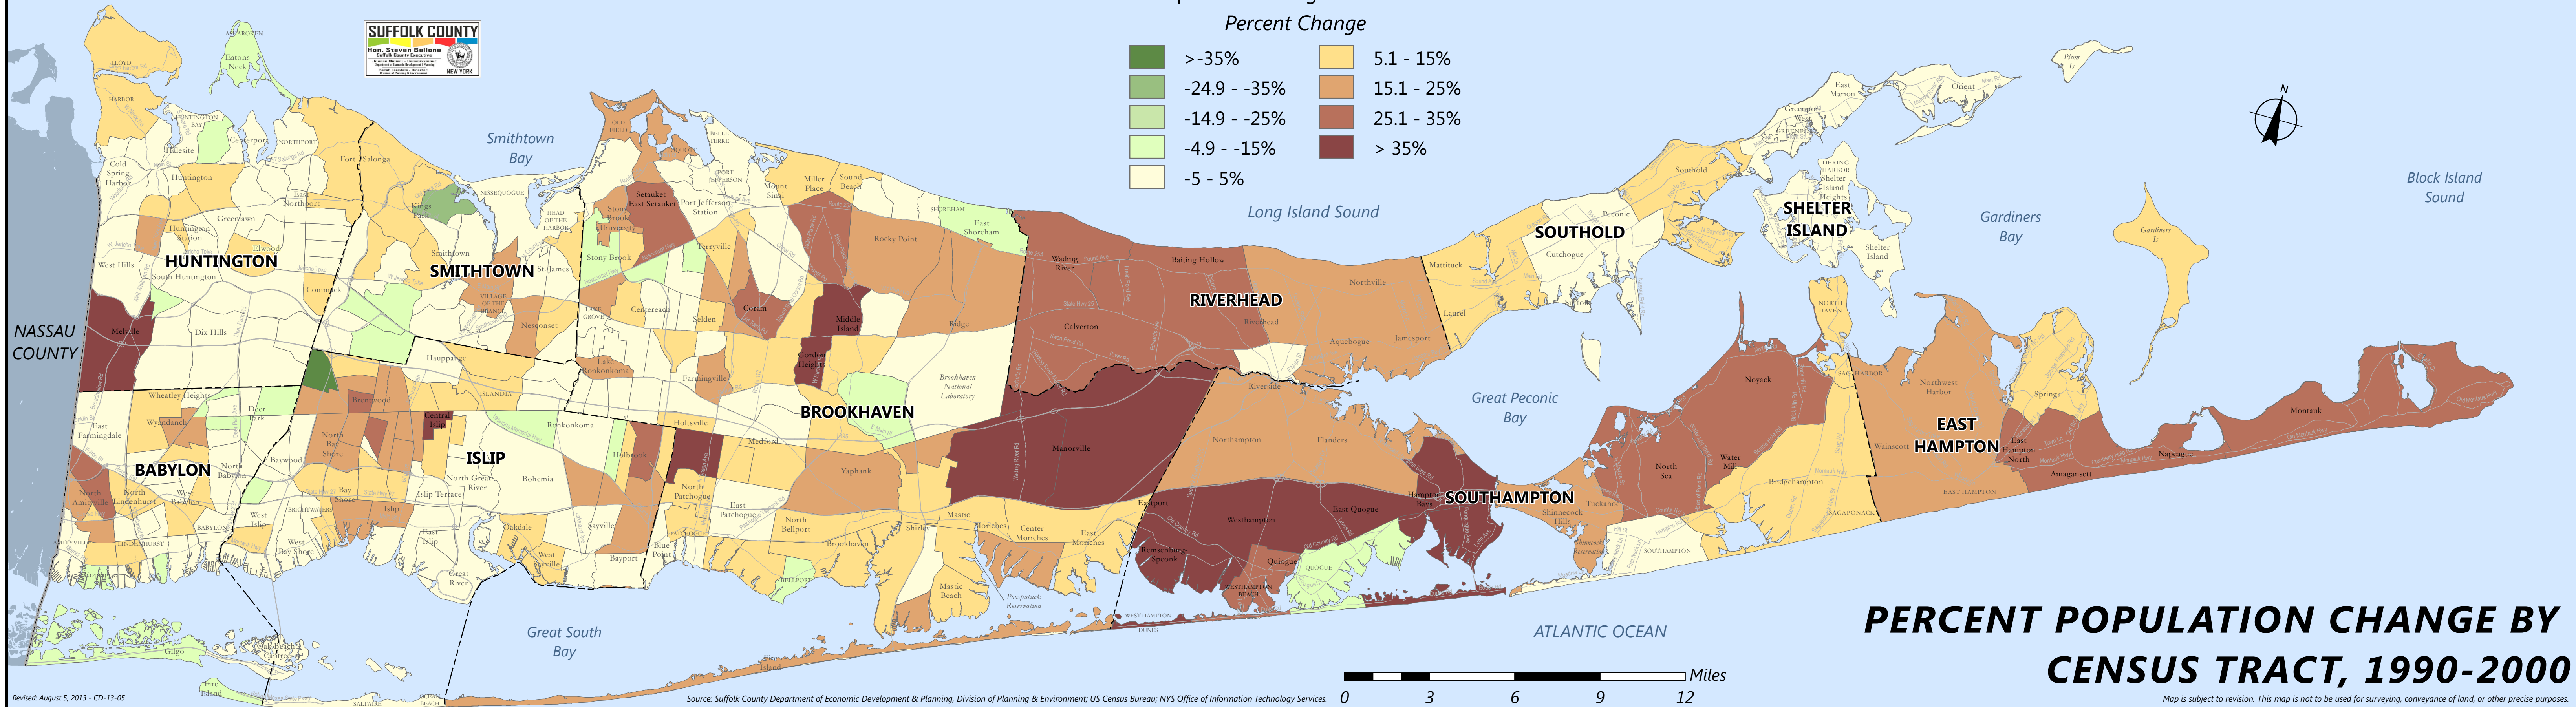

SUFFOLK COUNTY, NEW YORK

Legend

Population Change: 1990-2000

Percent Change

PERCENT POPULATION CHANGE BY CENSUS TRACT, 1990-2000