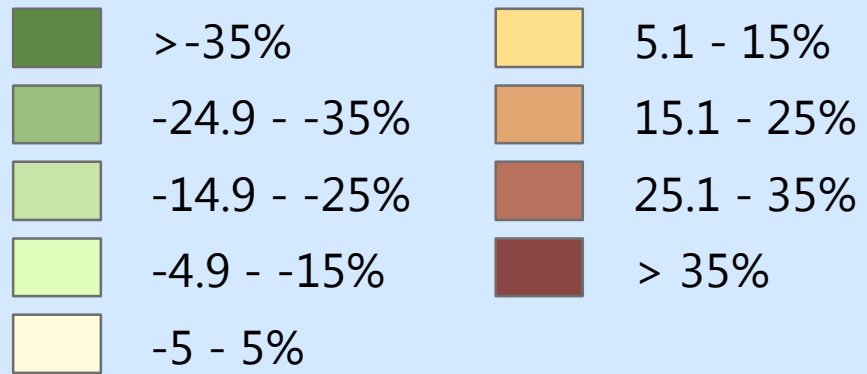

SUFFOLK COUNTY, NEW YORK

Legend

Population Change: 1990-2000

Percent Change

PERCENT POPULATION CHANGE BY CENSUS TRACT, 1990-2000