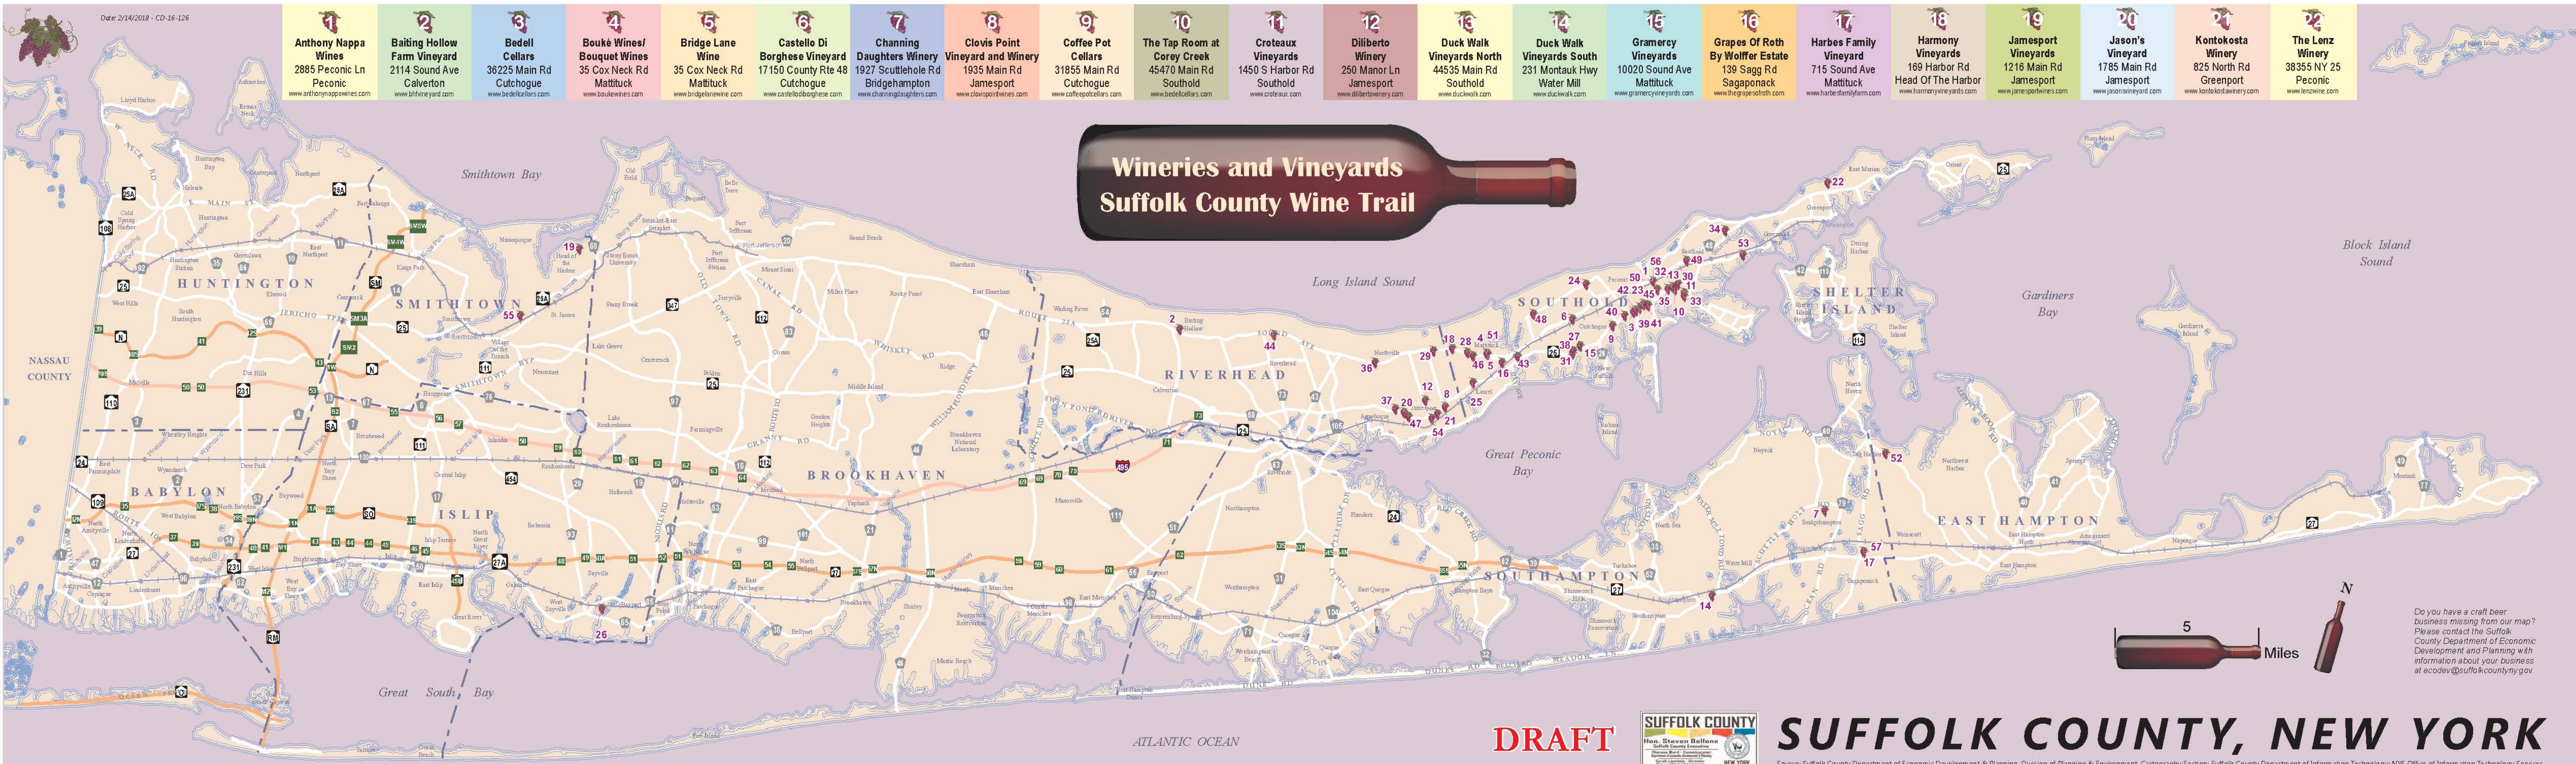

Wineries and Vineyards Suffolk County Wine Trail

Do you have a craft beer business missing from our map? Please contact the Suffolk County Department of Economic Development and Planning with information about your business at ecodev@suffolkcountyny.gov.

DRAFT

SUFFOLK COUNTY, NEW YORK

56 Wolfer Estate Vineyard 139 Sagg Rd Sagaponack www.wolfer.com	55 Winemakers Studio 2885 Peconic Ln Peconic www.winemakers-studio.com	54 Whisper Vineyards 485 Edgewood Ave St James www.whispervineyards.com	53 Waters Crest Winery 1785 Main Rd Jamesport www.waterscrest.com	52 The Old Field Vineyards 59600 Main Rd Southold www.theoldfield.com	51 The Grapes of Roth 96 Hempstead St Sag Harbor www.thegrapesofroth.com	50 T'jara Vineyards 35 Cox Neck Rd Mattituck www.tjaravineyards.com	49 Suhru Wines 2885 Peconic Ln Peconic www.suhruwines.com	48 Sparkling Pointe Winery 39750 County Rd 48 Southold www.sparklingpointe.com	47 Shinn Estate Vineyards 2000 Oregon Rd Mattituck www.shinnestatevineyards.com	46 Sherwood House Vineyards 1291 Main Rd Jamesport www.sherwoodhousevineyards.com	45 Scarola Vineyards 4850 Sound Ave Mattituck www.scarolavineyards.com	44 Sannino Bella Vita Vineyard 1375 Peconic Ln Peconic www.sanninobellavita.com	43 Roanoke Vineyards 3543 Sound Ave Riverhead www.roanokevineyards.net	42 Roanoke Vineyards 165 Love Ln Mattituck www.roanokevineyards.net	41 Reilly Cellars 37025 Main Rd Cutchogue www.reillycellars.com	40 Raphael Vineyard and Winery 39390 Main Rd Peconic www.raphaelwine.com	39 Pugliese Vineyards 34515 Main Rd Cutchogue www.pugliesevineyards.com	38 Pindar Vineyards 37645 Main Rd Peconic www.pindar.net	37 Pellegrini Vineyards 23005 Main Rd Cutchogue www.pellegrinivineyards.com	36 Paumanok Vineyards 1074 Main Rd Aquebogue www.paumanok.com	35 Palmer Vineyards 5120 Sound Ave Riverhead www.palmervineyards.com	34 Osprey's Dominion Vineyards 44075 Main Rd Peconic www.ospreysdominion.com	33 One Woman Wines and Vineyards 5195 Old North Rd Southold www.onewomanwines.com	32 Onabay Vineyards South Harbor Rd Southold www.onabayvineyards.com	31 Medolla Vineyards 2885 Peconic Ln Peconic www.medollavineyards.com

23 Lib Cellars 13050 Oregon Rd Cutchogue www.libcellars.com	24 Laurel Lakes Vineyard 3165 Main Rd Laurel www.lakes.com	25 Loughlin Vineyard 255 County Rd 65 Sayville www.loughlinvineyard.com	26 Macari Vineyards 24285 Main Rd Cutchogue www.macarivineyards.com	27 Macari Vineyards 150 Bergen Ave Mattituck www.macarivineyards.com	28 Martha Clara Vineyards 6025 Sound Ave Riverhead www.marthaclaravineyards.com	29 Matebela Vineyards 46005 Main Rd Southold www.matebelavineyards.com	30 McCall Wines 22800 Main Rd Cutchogue www.mccallwines.com