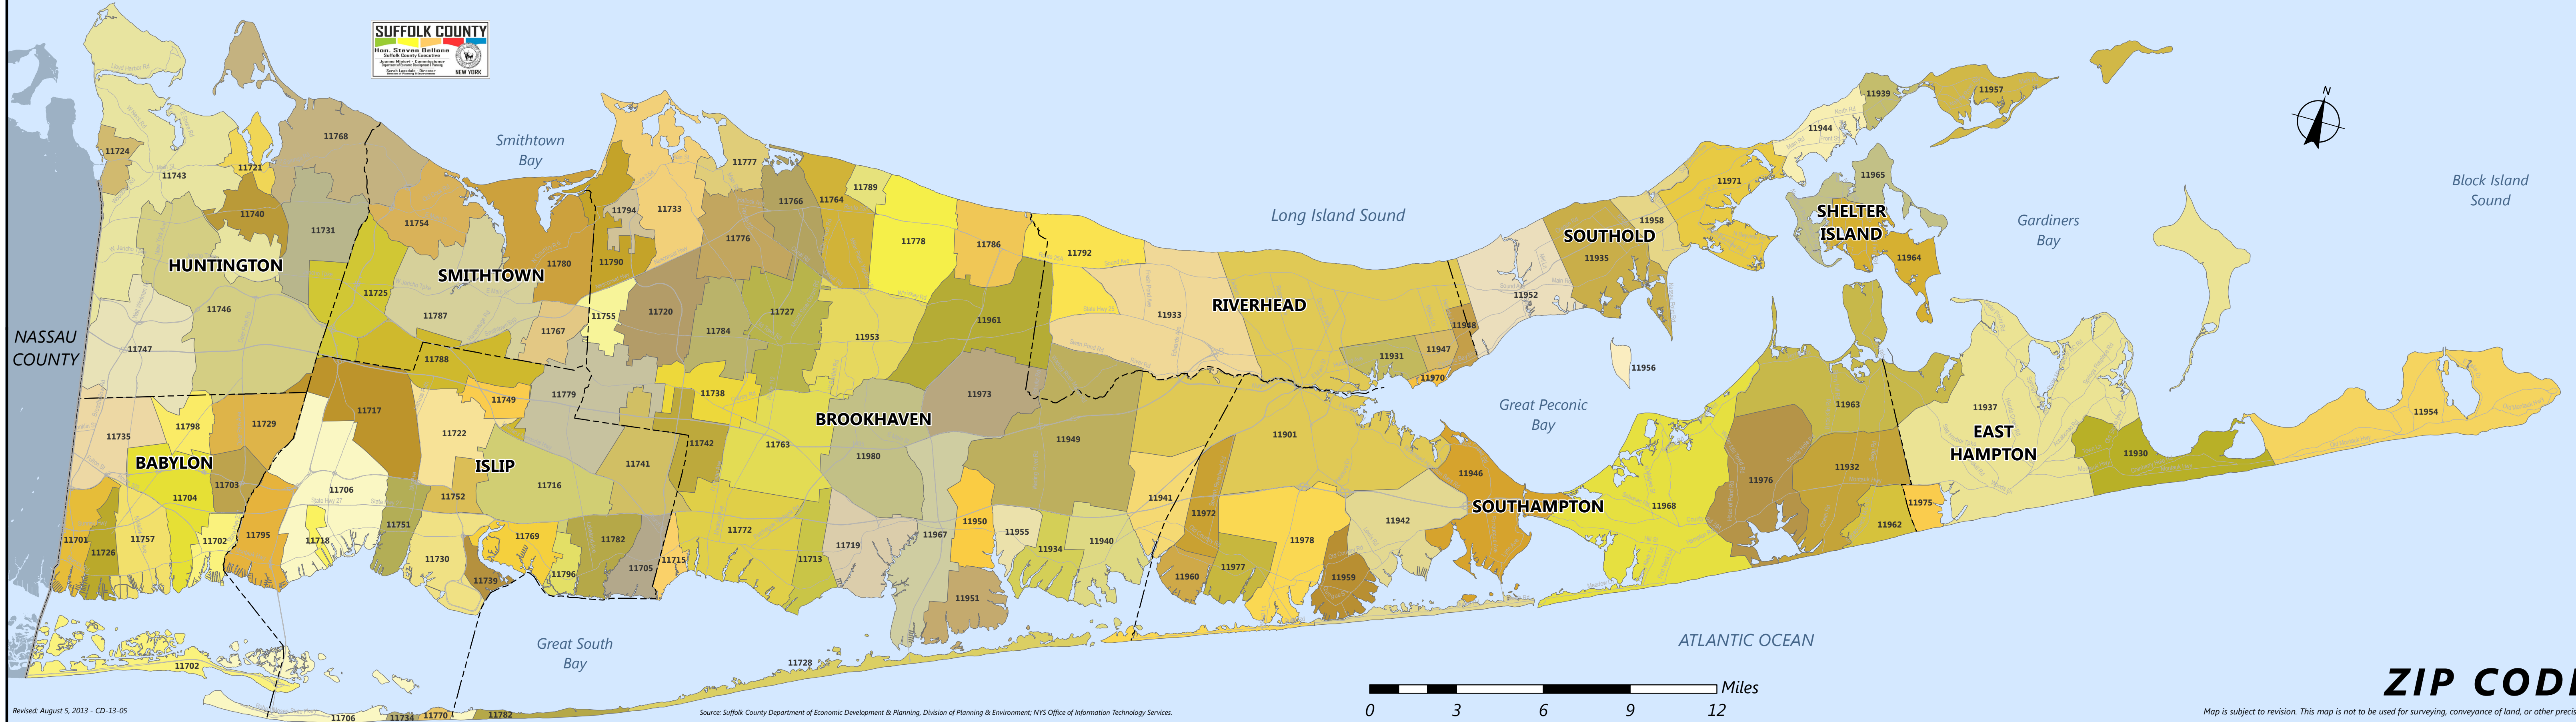

SUFFOLK COUNTY, NEW YORK

Revised: August 5, 2013 - CD-13-05

ZIP CODES

Map is subject to revision. This map is not to be used for surveying, conveyance of land, or other precise purposes.