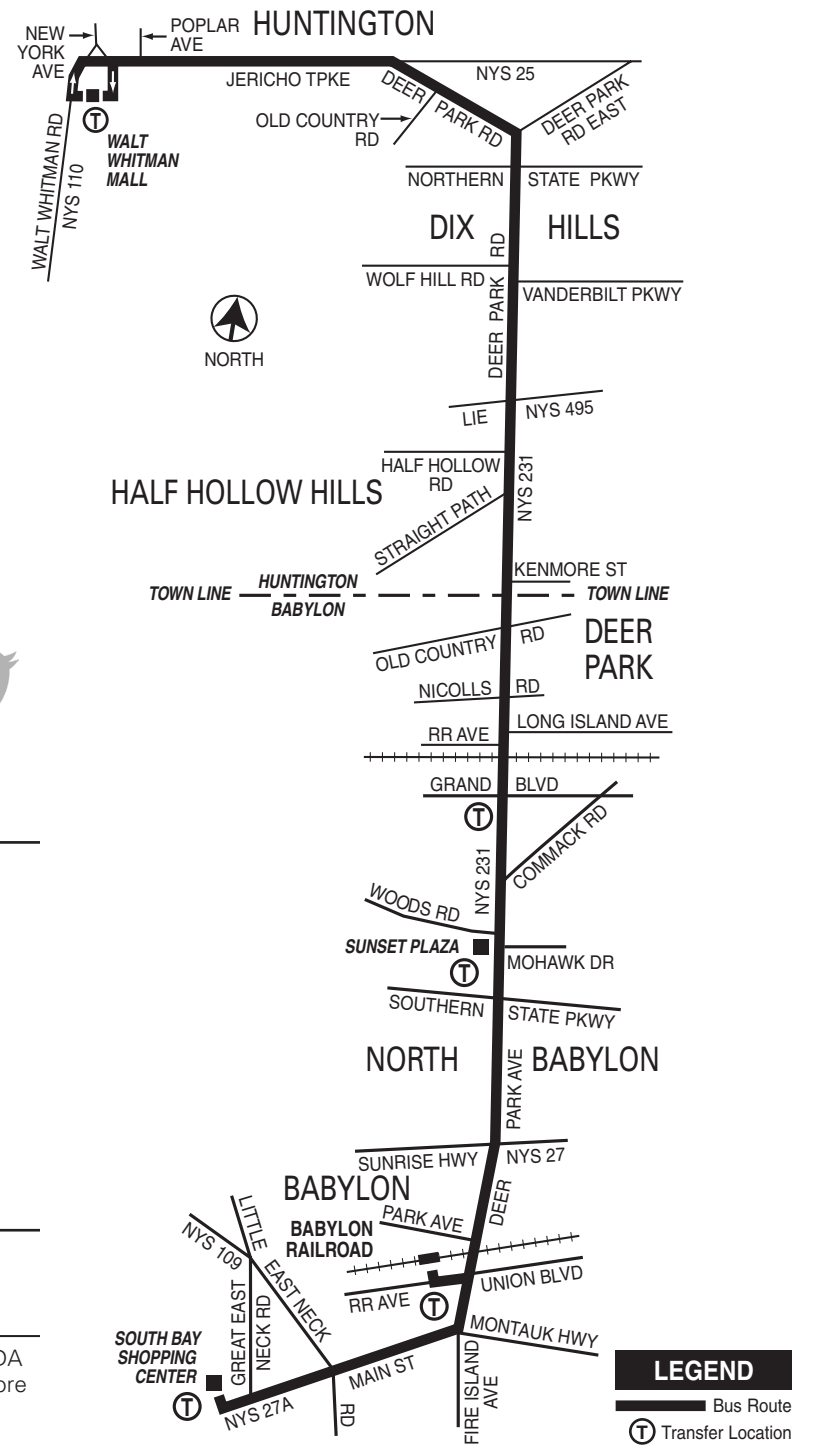

South Huntington Walt Whitman Mall	Huntington Jericho Tpke. Deer Park Ave.	Dix Hills Deer Park Rd. Vanderbilt Pkwy.	Deer Park Town Line Kenmore St. Deer Park Ave.	Deer Park Deer Park Ave. Grand Blvd.	North Babylon Sunset Plaza	Babylon Railroad	West Babylon South Bay Shopping Center
—	—	—	—	6:00	6:05	6:10	—
—	—	—	6:30	6:35	6:40	6:50	—
—	—	—	7:30	7:35	7:40	7:45	7:55
8:00	8:15	8:20	8:30	8:35	8:40	8:45	8:55
9:00	9:15	9:20	9:30	9:35	9:40	9:45	9:55
10:00	10:15	10:20	10:30	10:35	10:40	10:45	10:55
11:00	11:15	11:20	11:30	11:35	11:40	11:45	11:55
12:00	12:15	12:20	12:30	12:35	12:40	12:45	12:55
1:00	1:15	1:20	1:30	1:35	1:40	1:45	1:55
2:00	2:15	2:20	2:30	2:35	2:40	2:45	2:55
3:00	3:15	3:20	3:30	3:35	3:40	3:45	3:55
4:00	4:15	4:20	4:30	4:35	4:40	4:45	4:55
5:00	5:15	5:20	5:30	5:35	5:40	5:50	—
6:05	6:25	6:30	6:35	6:40	6:45	6:50	—
7:20	7:30	7:35	7:40	7:45	7:50	7:55	—

S29 service available Monday thru Saturday only.

AM-LIGHTFACE PM-BOLDFACE

Schedules subject to change without notice.

Suffolk County cannot assume responsibility for inconvenience, expense or damage resulting from timetable errors, delayed buses or failure to make connections.

Where to Board For your safety, please wait for the bus at a designated bus stop.

Suffolk County Transit Bus Information

Questions, Suggestions, Complaints?
Call Suffolk County Transit Information Service
631.852.5200
Monday to Friday 8:00am to 4:30pm

www.sct-bus.org

Follow us on Twitter @SCTBusInfo

S29 Connecting Bus Service

Route No.	Location
S1, S54, N79	Walt Whitman Mall
H20, H30, H40	Walt Whitman Mall
S20, S25, S27	Babylon Railroad
S40, S42	Babylon Railroad
S23	Babylon Railroad, Walt Whitman Mall
S33, 2A	Deer Park
2B	North Babylon

Long Island Rail Road

Babylon – Babylon Branch

SCAT Paratransit Service

Paratransit Bus Service is available to ADA eligible passengers. To register or for more information, call Office for People with Disabilities at 631.853.8333.