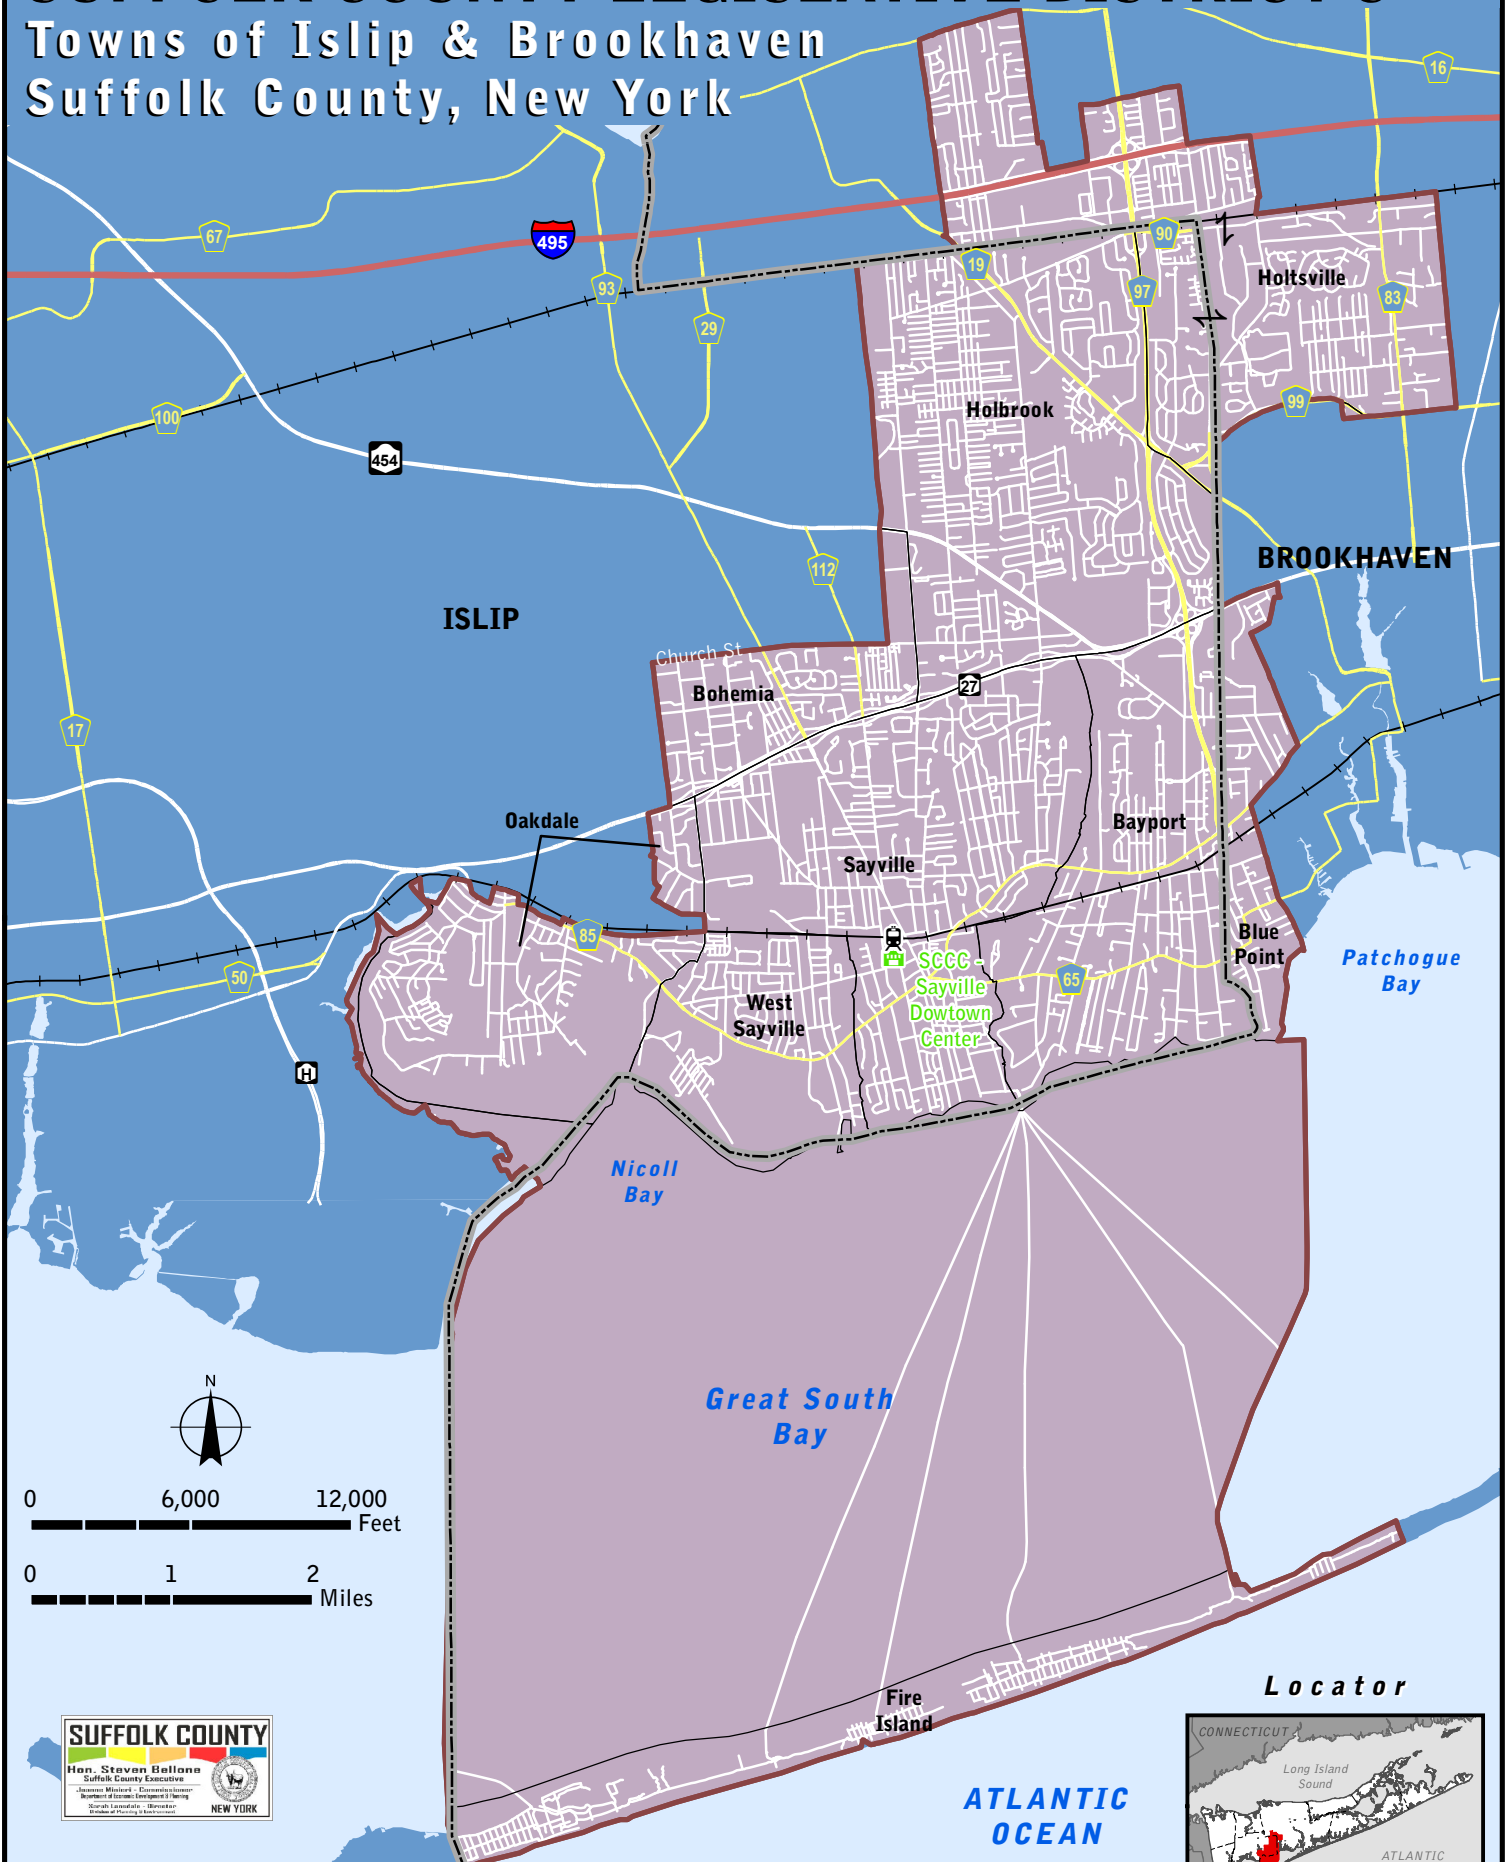

SUFFOLK COUNTY LEGISLATIVE DISTRICT 8

Towns of Islip & Brookhaven
Suffolk County, New York

Source: Suffolk County Board of Elections; US Census Bureau; NYS Office of Information Technology Services
Map is subject to revision. This map is not to be used for surveying, conveyance of land, or other precise purposes.