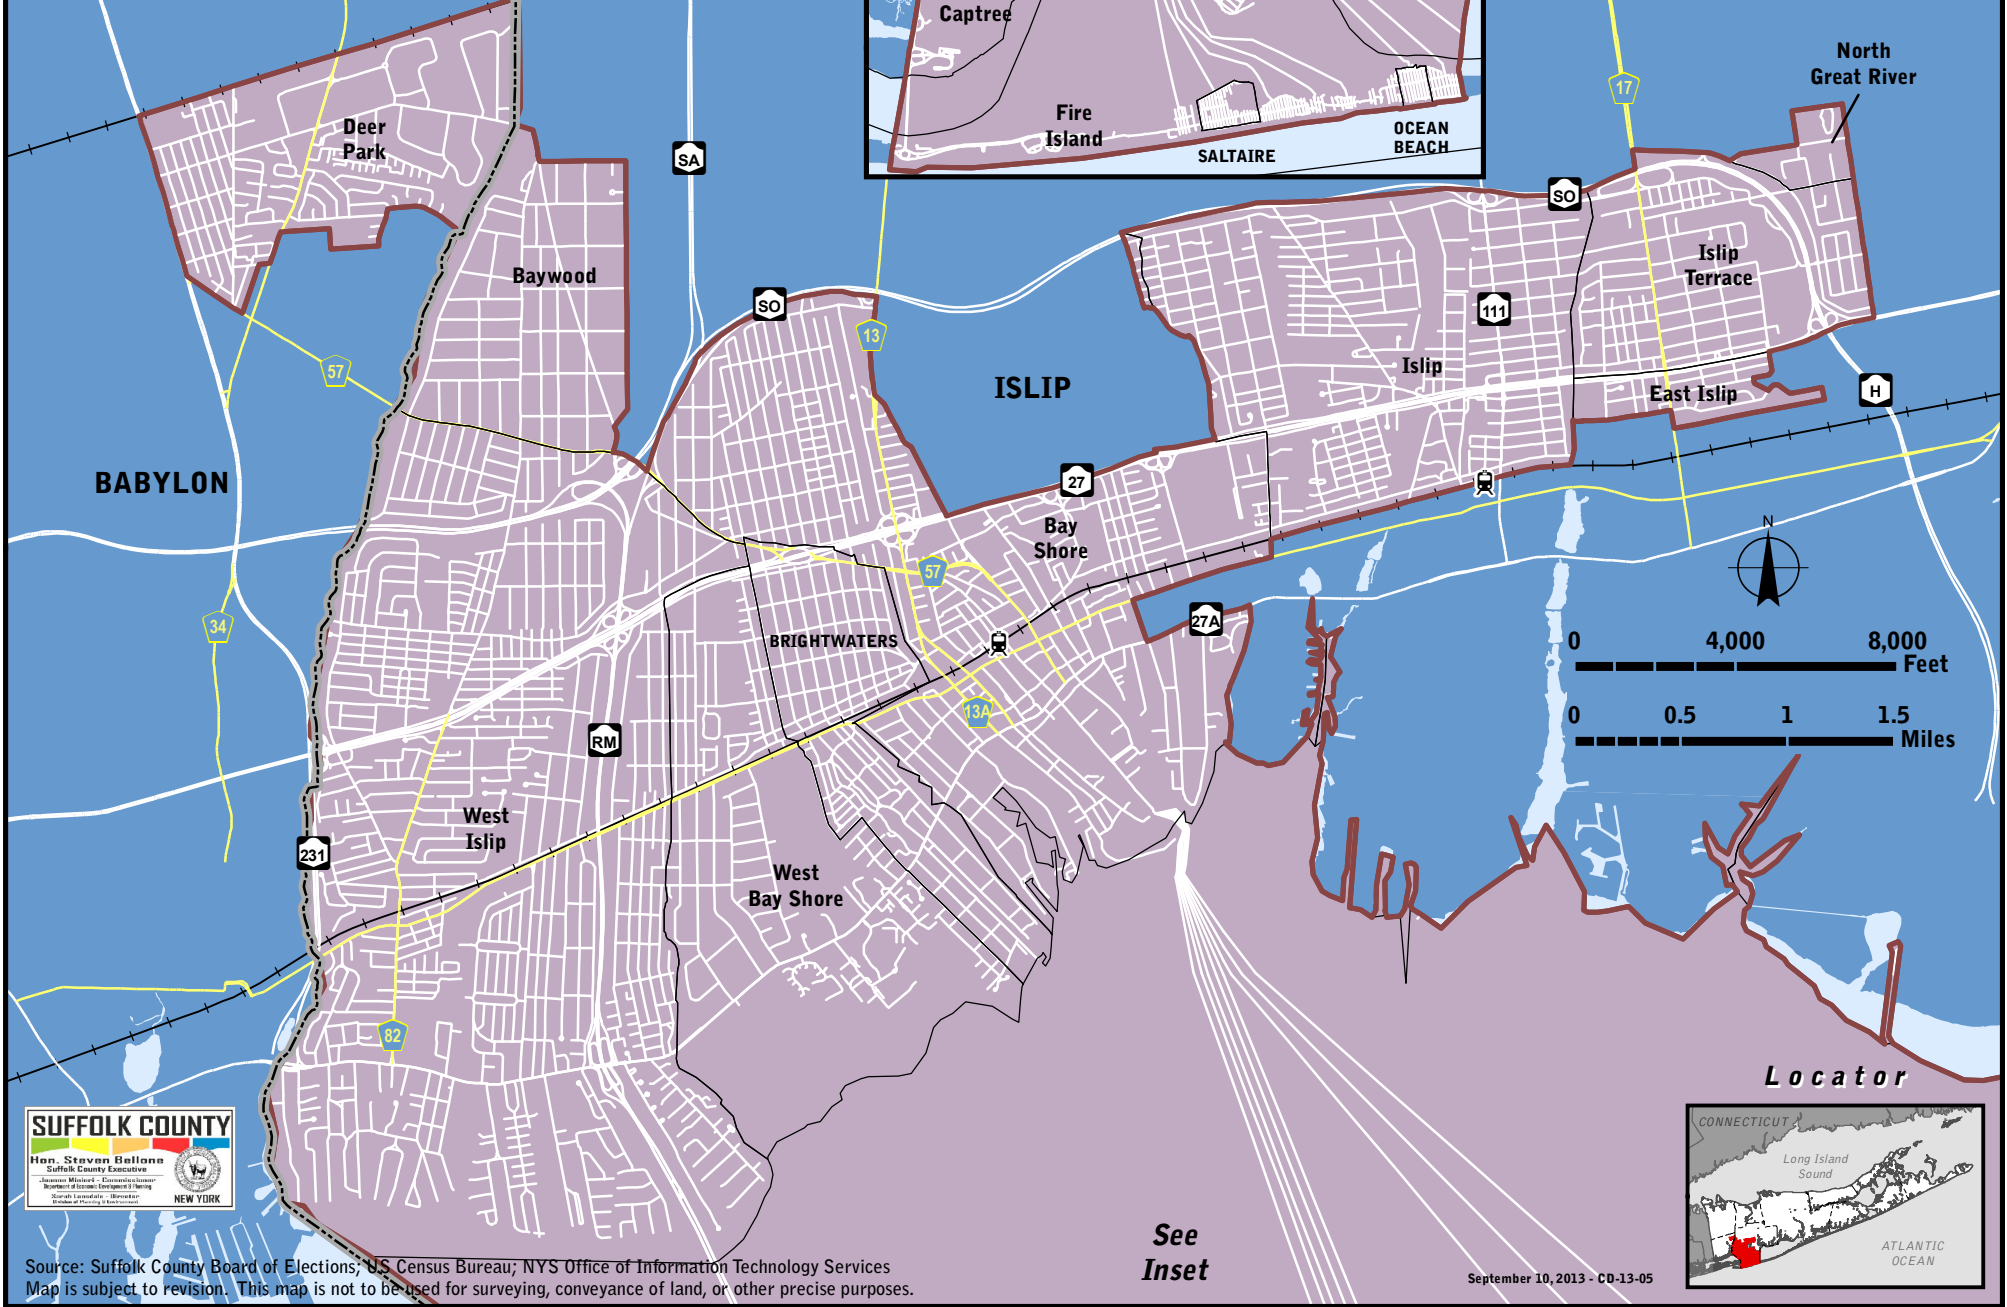

SUFFOLK COUNTY LEGISLATIVE DISTRICT 11

Town of Islip
Suffolk County, New York

Source: Suffolk County Board of Elections; U.S. Census Bureau; NYS Office of Information Technology Services
Map is subject to revision. This map is not to be used for surveying, conveyance of land, or other precise purposes.