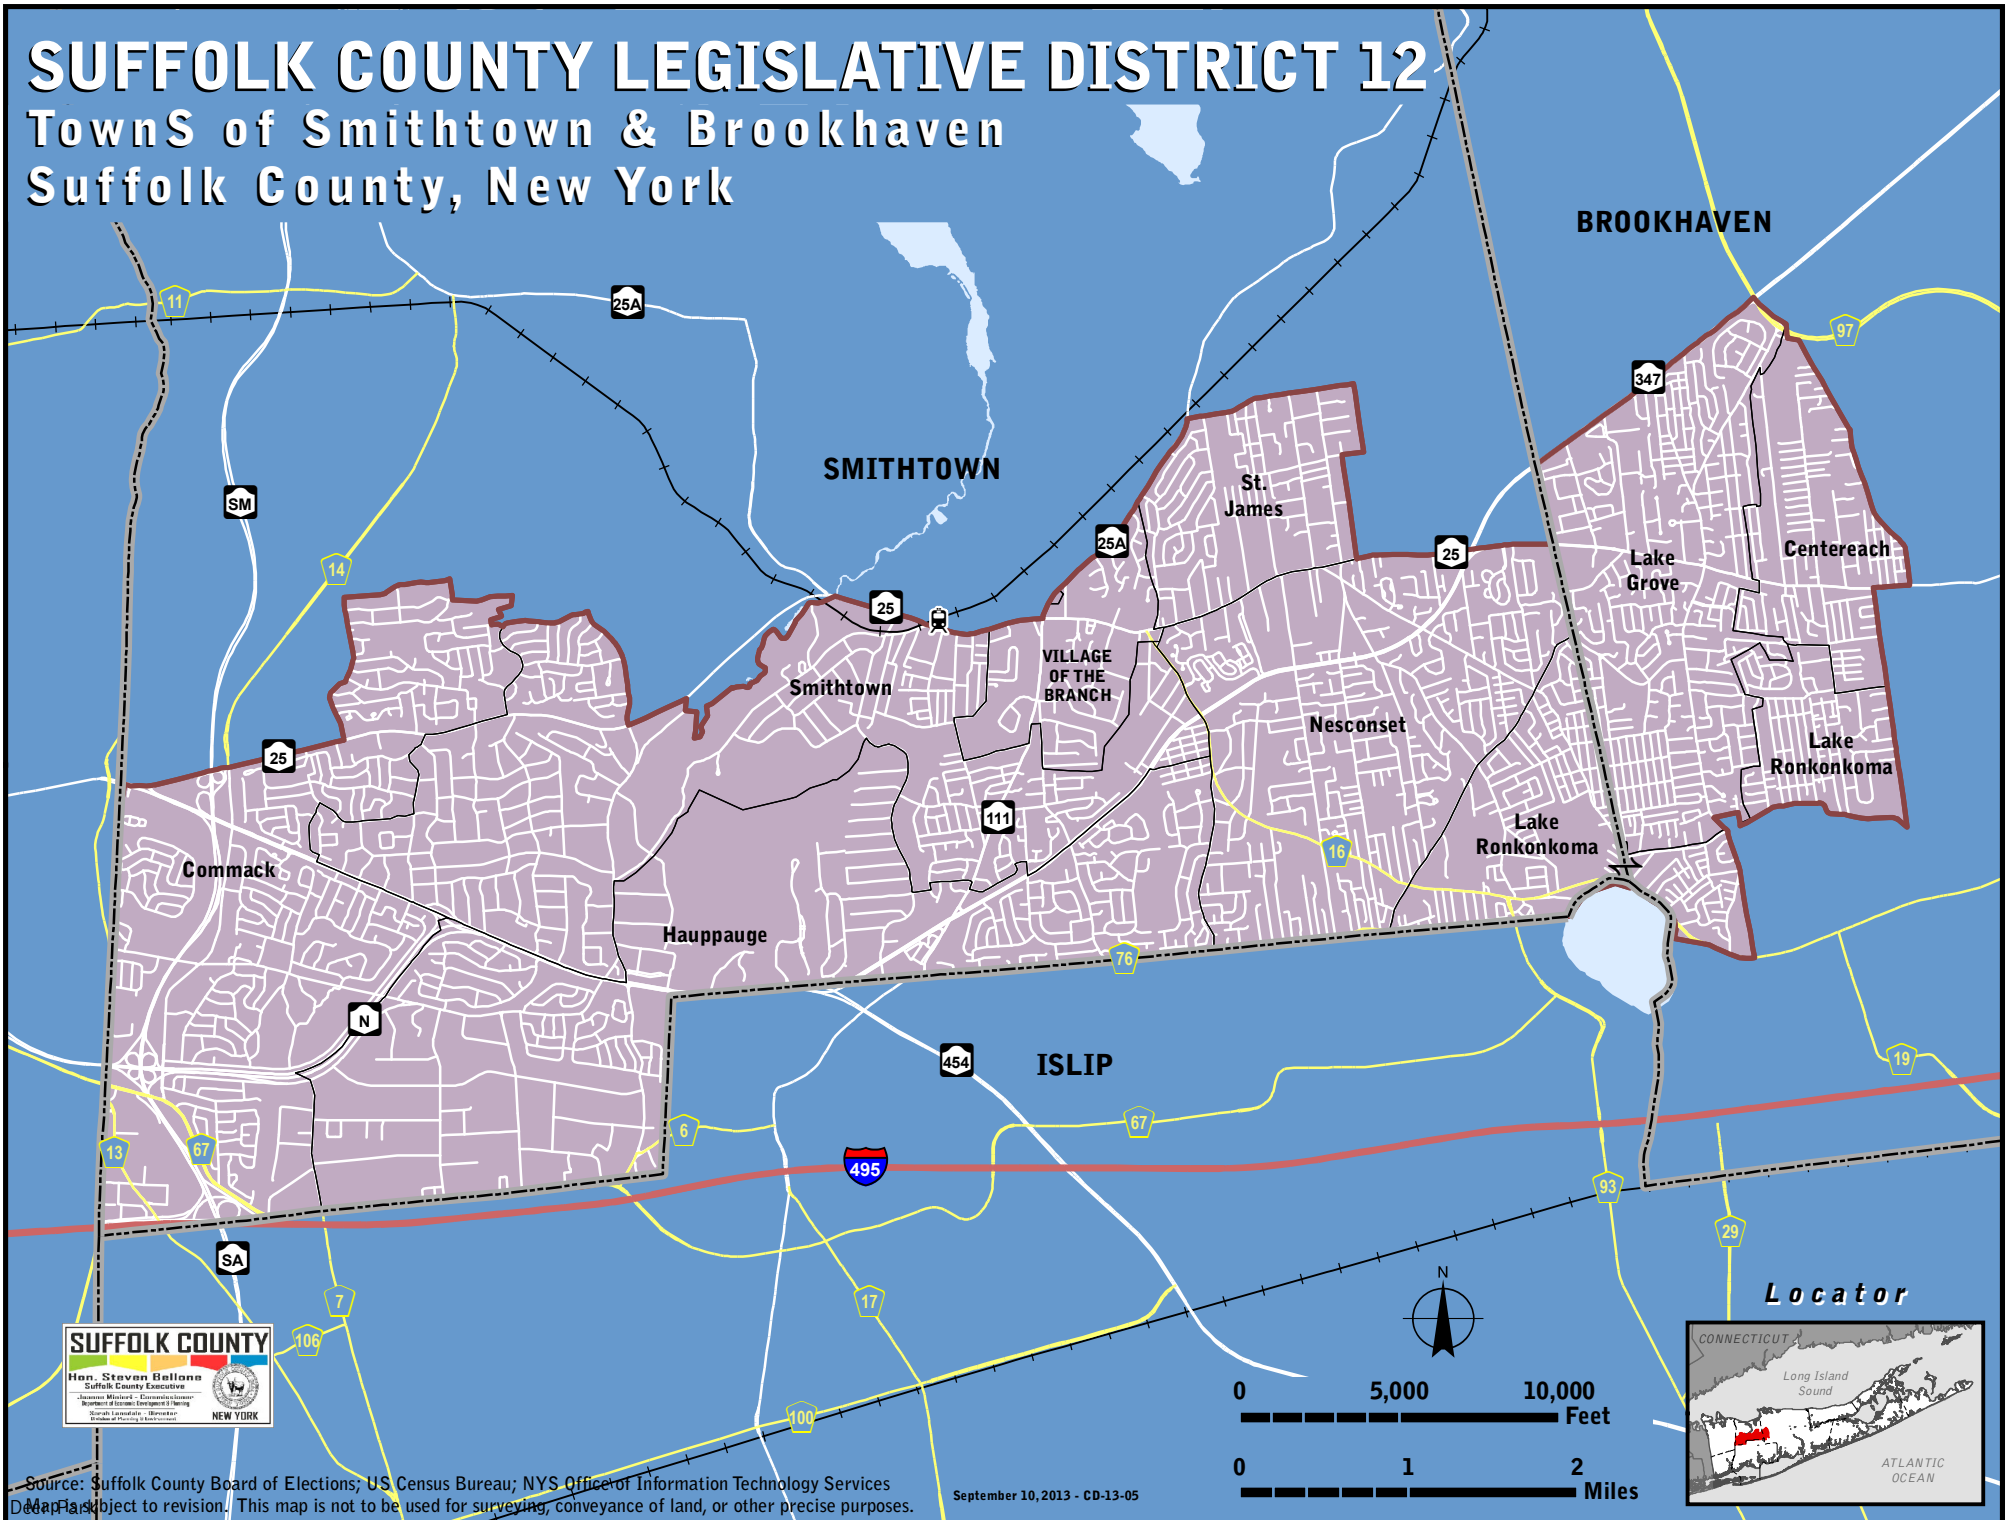

SUFFOLK COUNTY LEGISLATIVE DISTRICT 12

Towns of Smithtown & Brookhaven
Suffolk County, New York

Source: Suffolk County Board of Elections; US Census Bureau; NYS Office of Information Technology Services
Map is subject to revision. This map is not to be used for surveying, conveyance of land, or other precise purposes.

September 10, 2013 - CD-13-05