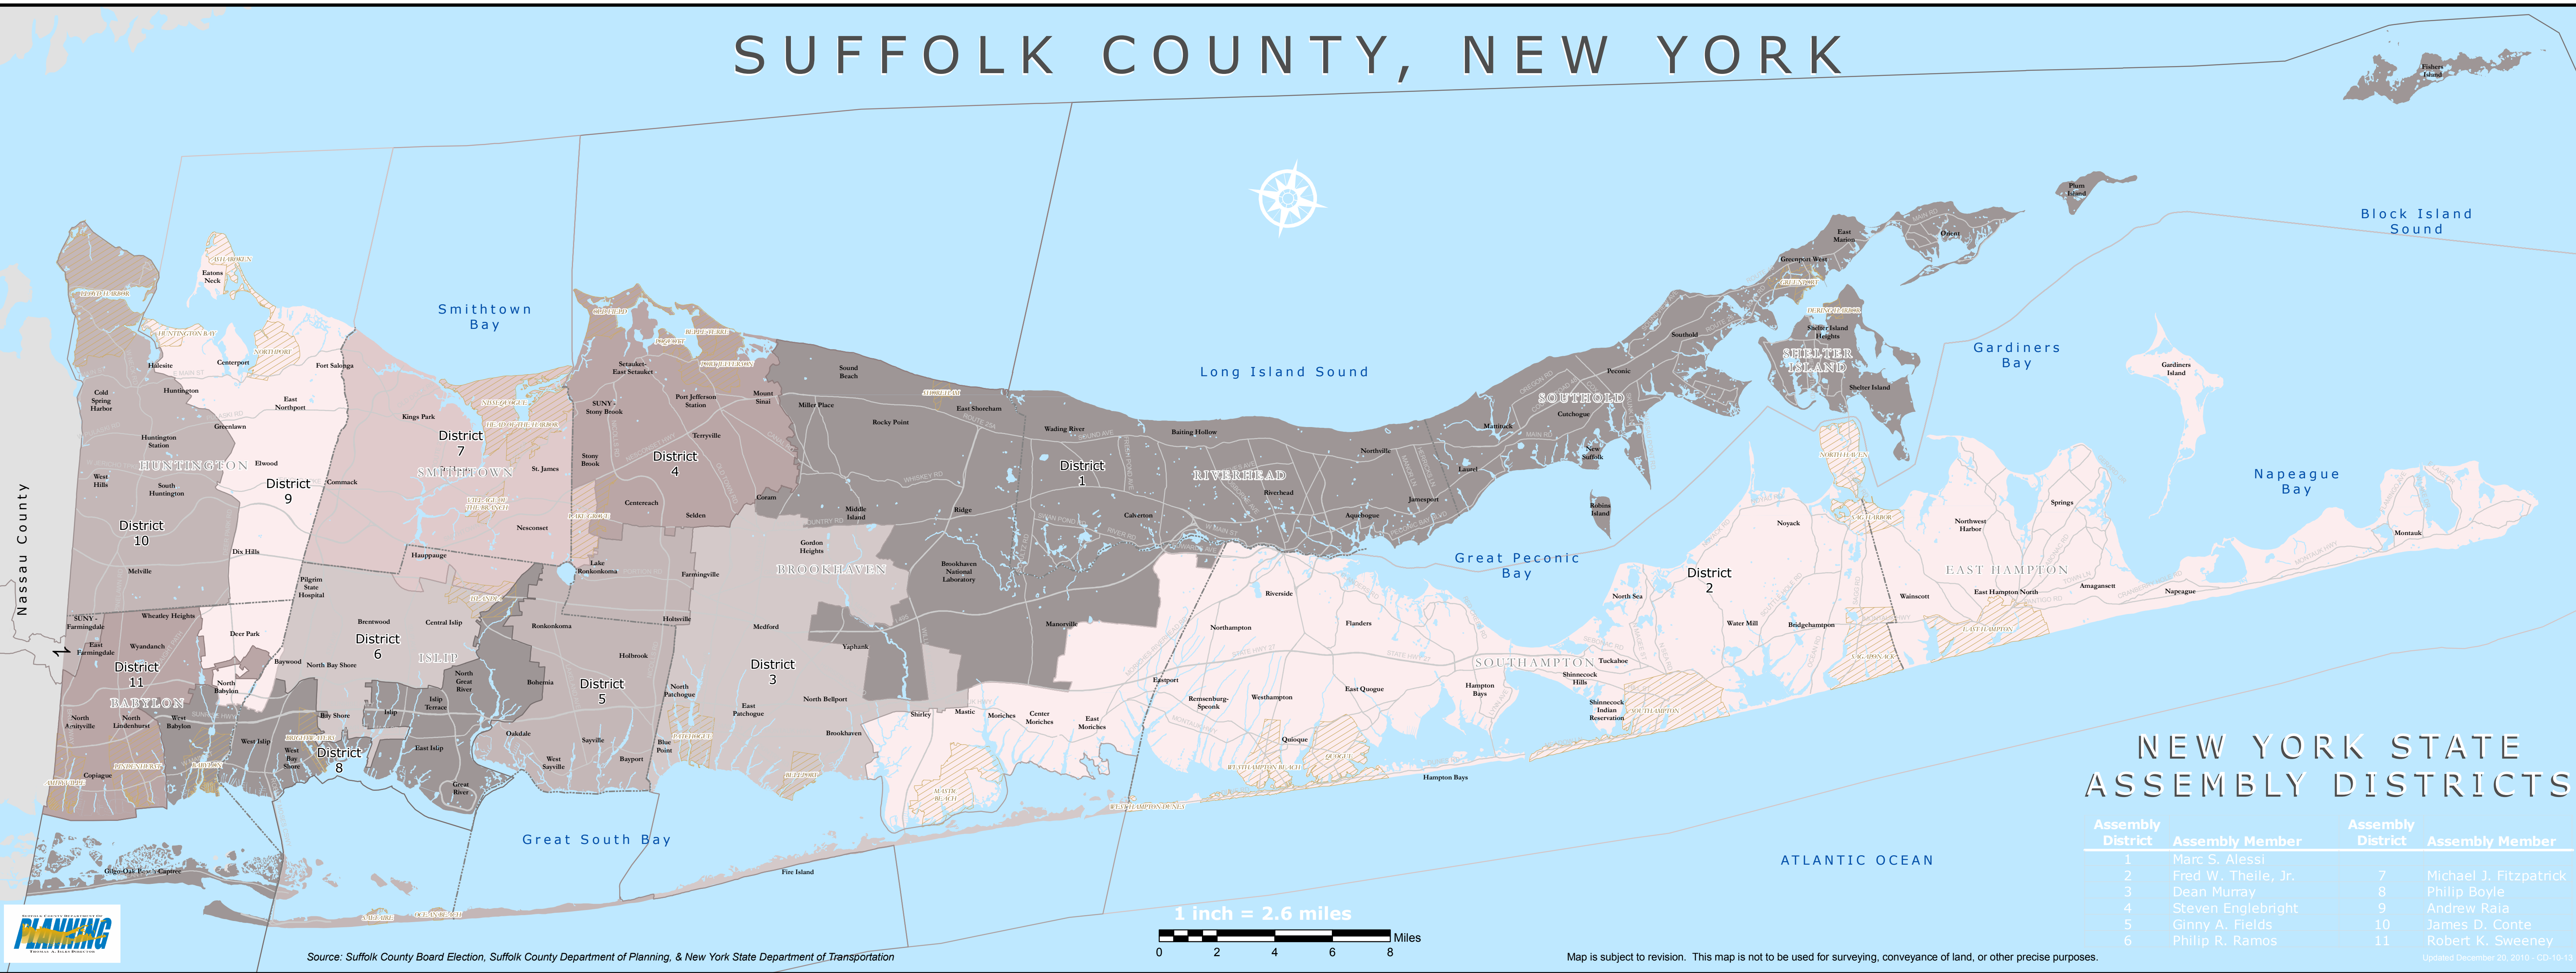

SUFFOLK COUNTY, NEW YORK

NEW YORK STATE ASSEMBLY DISTRICTS

Assembly District	Assembly Member	Assembly District	Assembly Member
1	Marc S. Alessi	7	Michael J. Fitzpatrick
2	Fred W. Theile, Jr.	8	Philip Boyle
3	Dean Murray	9	Andrew Raia
4	Steven Englebright	10	James D. Conte
5	Ginny A. Fields	11	Robert K. Sweeney
6	Phillip R. Ramos		

Source: Suffolk County Board Election, Suffolk County Department of Planning, & New York State Department of Transportation

Map is subject to revision. This map is not to be used for surveying, conveyance of land, or other precise purposes.