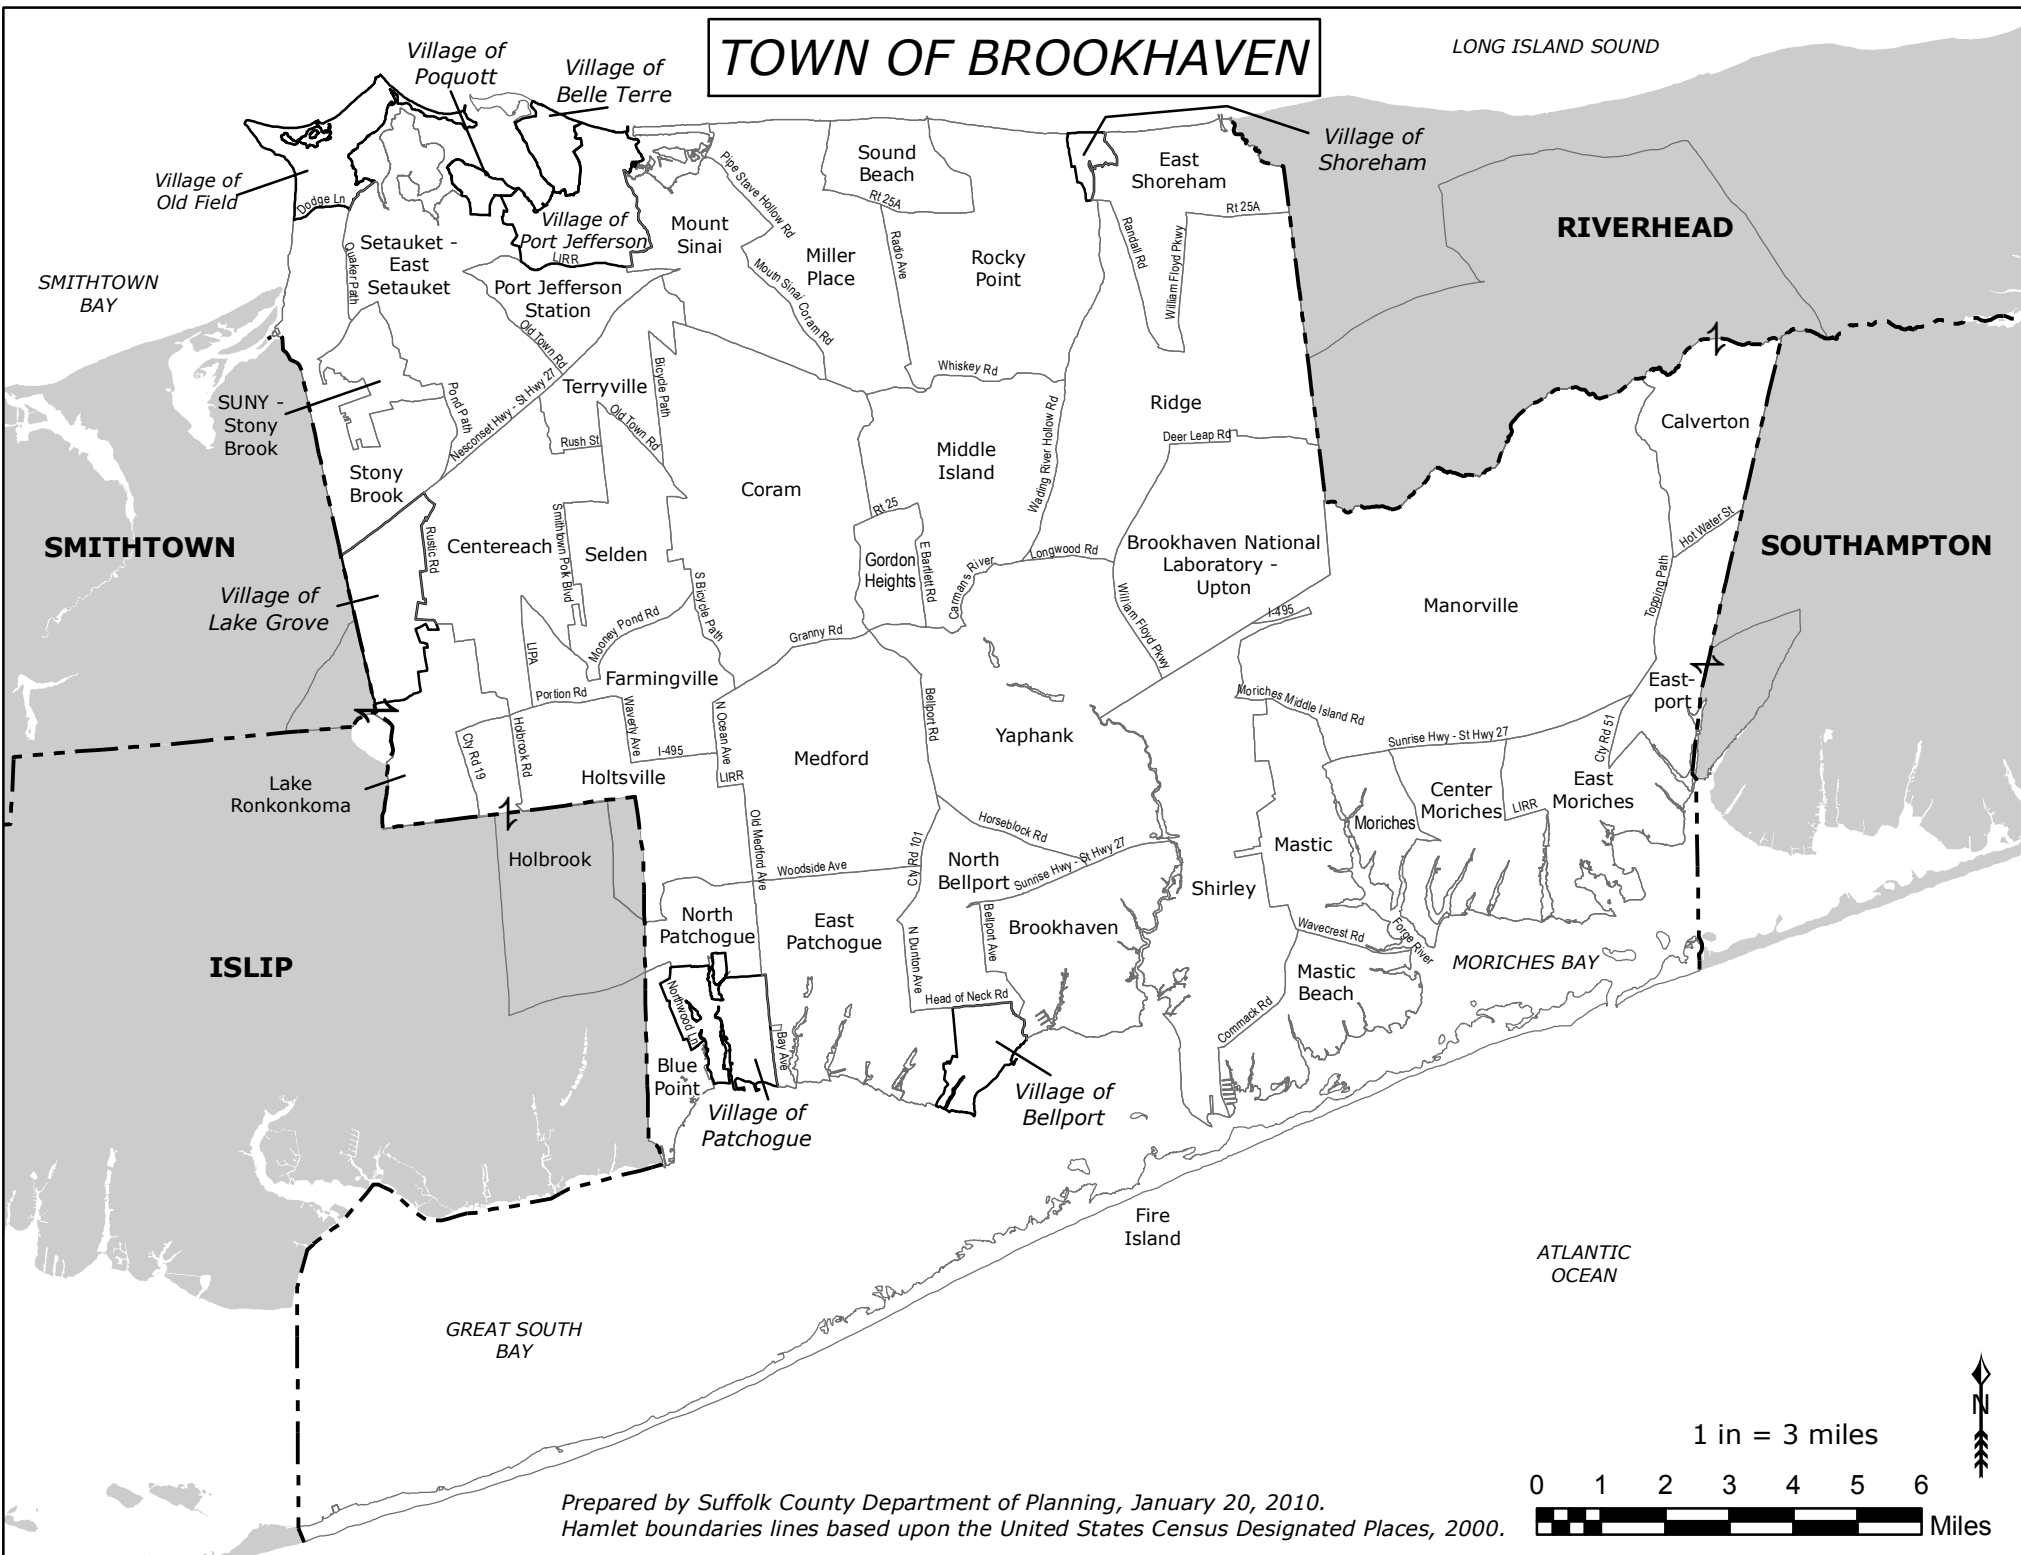

TOWN OF BROOKHAVEN

Prepared by Suffolk County Department of Planning, January 20, 2010.
Hamlet boundaries lines based upon the United States Census Designated Places, 2000.