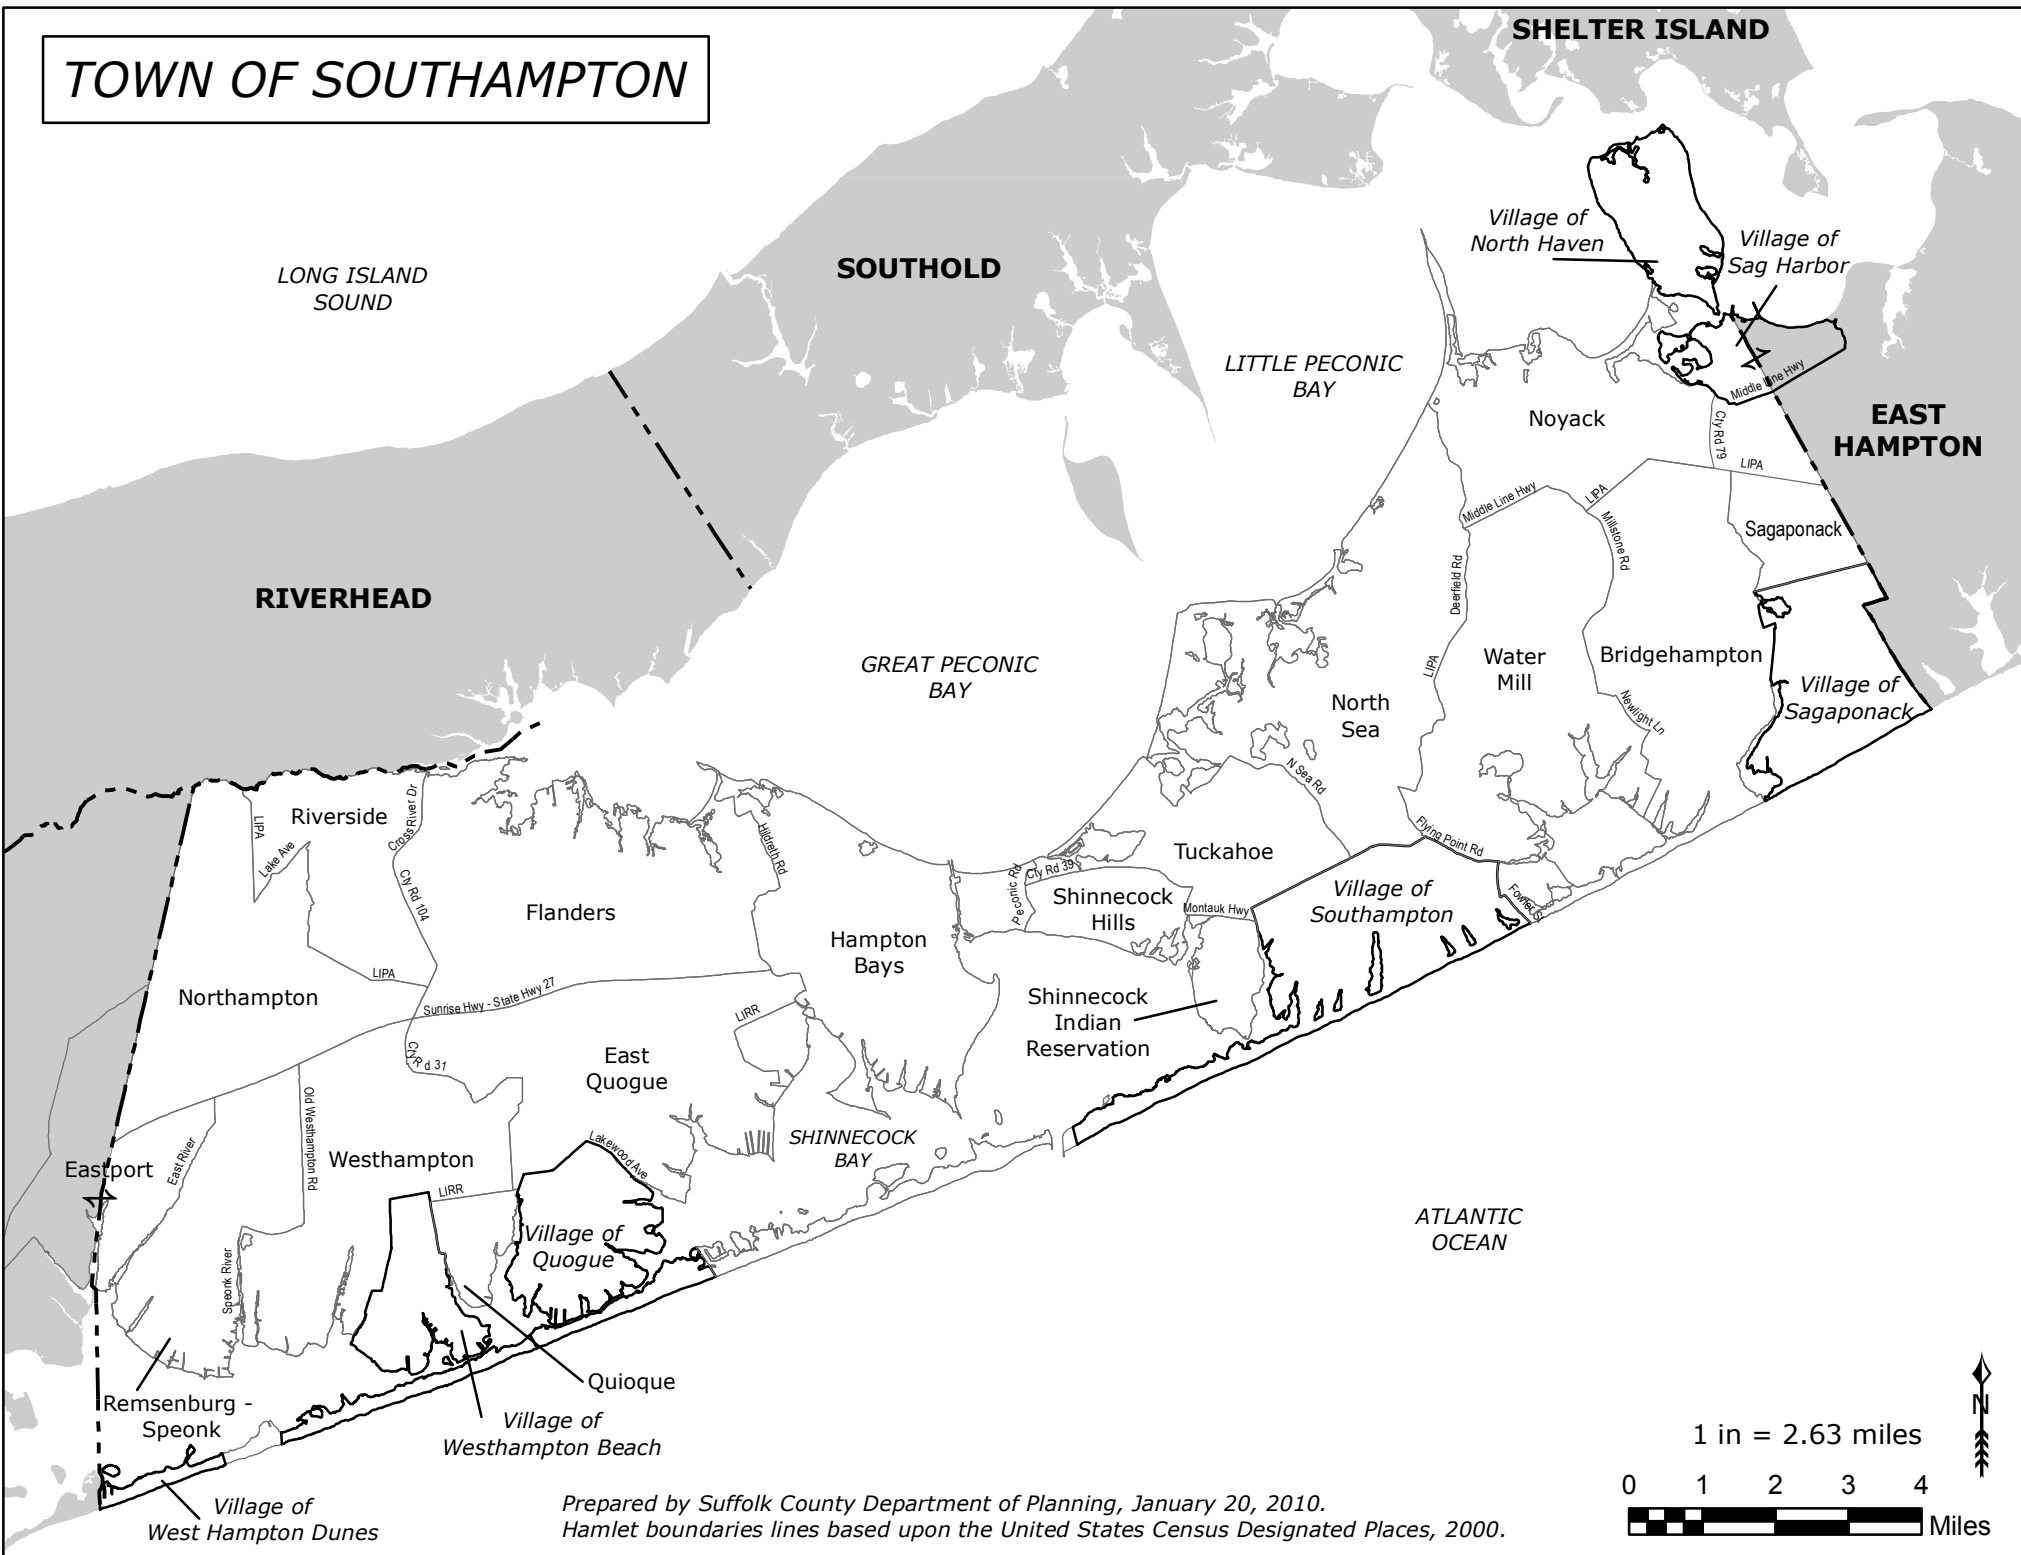

# TOWN OF SOUTHAMPTON

Prepared by Suffolk County Department of Planning, January 20, 2010.  
 Hamlet boundaries lines based upon the United States Census Designated Places, 2000.