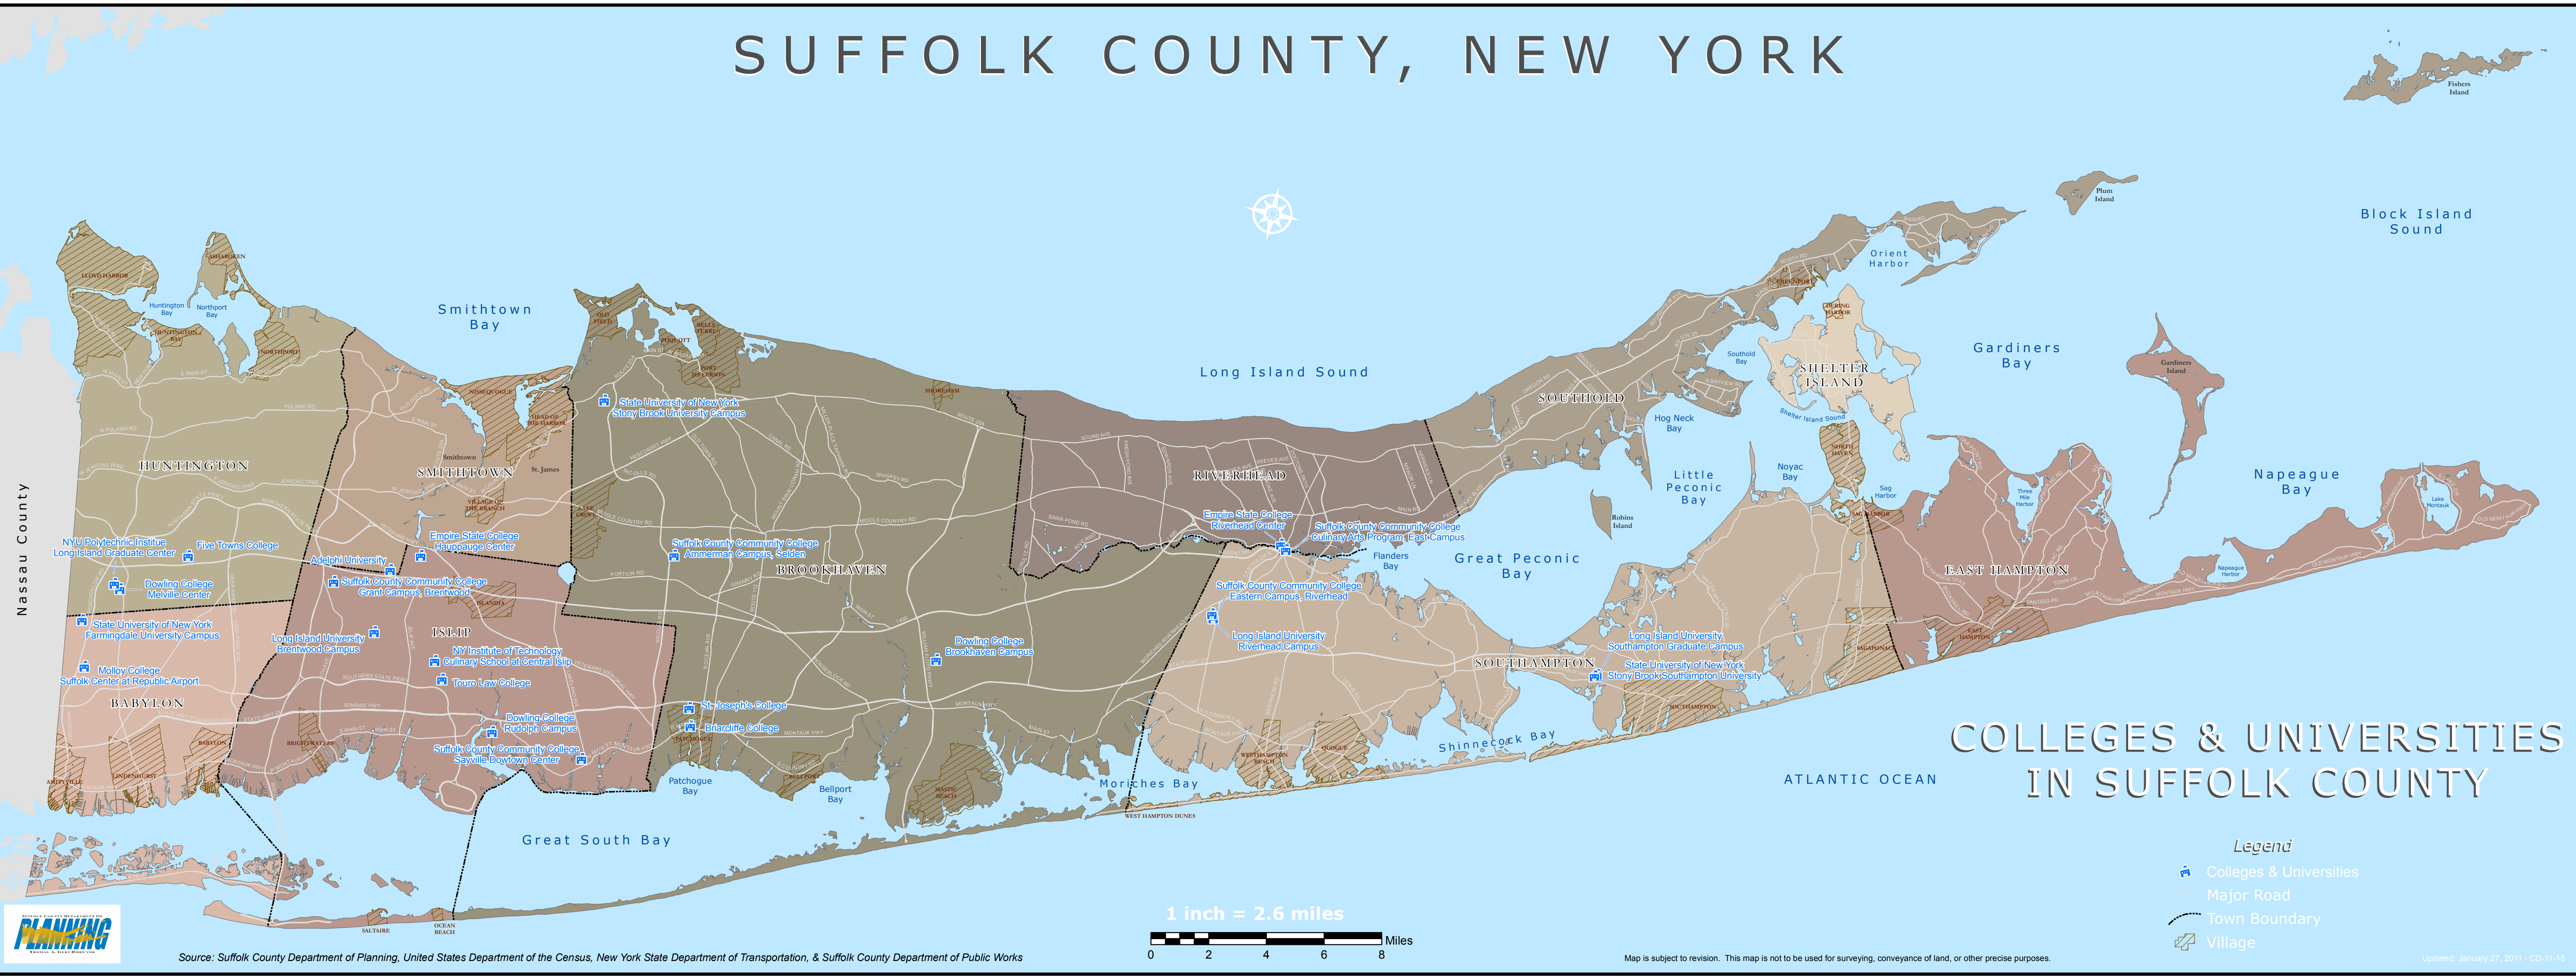

# SUFFOLK COUNTY, NEW YORK

Nassau County