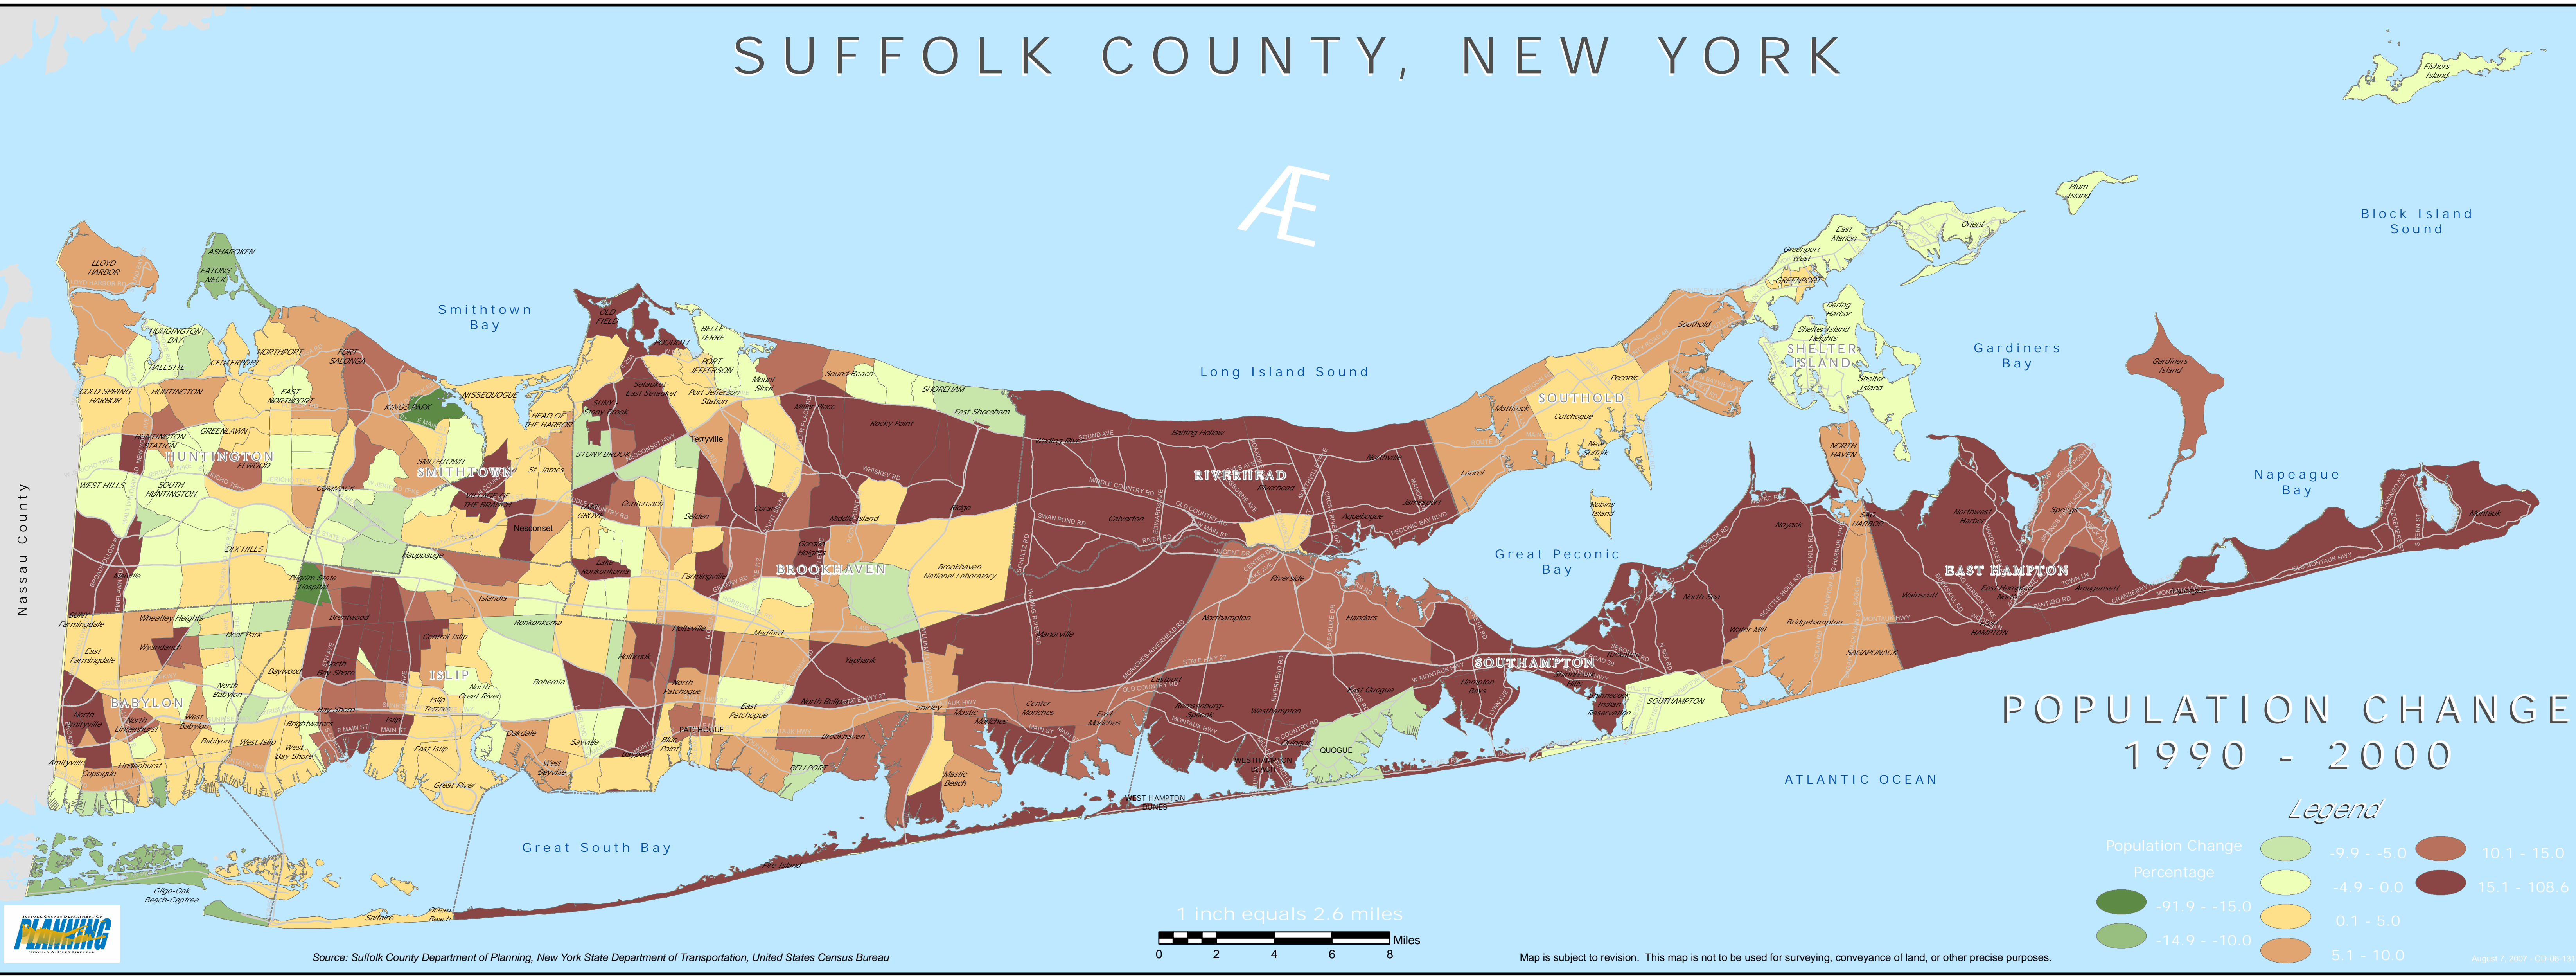

SUFFOLK COUNTY, NEW YORK

POPULATION CHANGE 1990 - 2000

Legend

Population Change Percentage	Color
-9.9 - -5.0	Light Green
-4.9 - 0.0	Yellow
0.1 - 5.0	Orange
5.1 - 10.0	Light Brown
10.1 - 15.0	Dark Brown
15.1 - 108.6	Very Dark Brown
-14.9 - -10.0	Dark Green
-91.9 - -15.0	Dark Green

Nassau County

Source: Suffolk County Department of Planning, New York State Department of Transportation, United States Census Bureau

1 inch equals 2.6 miles

Map is subject to revision. This map is not to be used for surveying, conveyance of land, or other precise purposes.