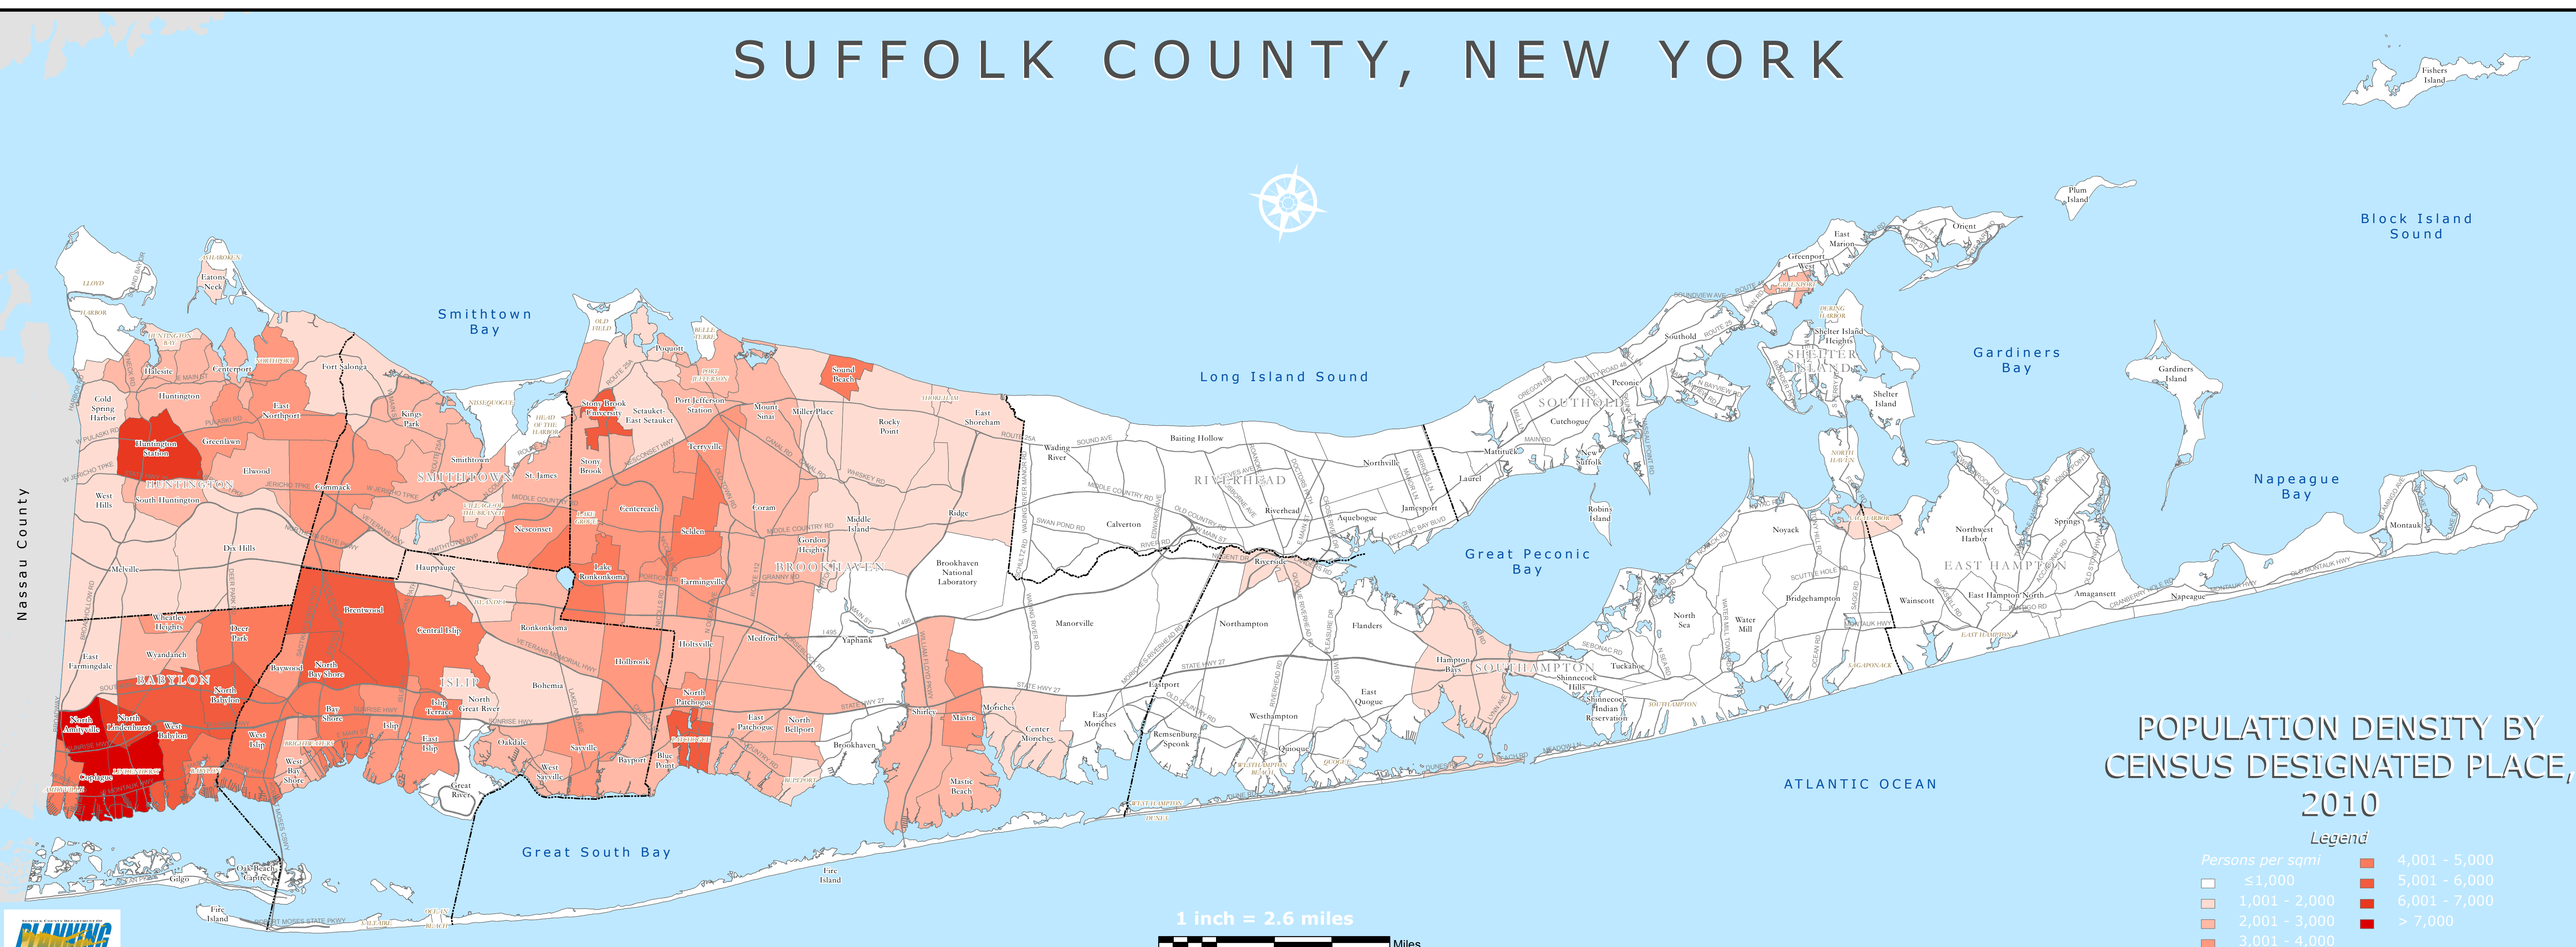

SUFFOLK COUNTY, NEW YORK

POPULATION DENSITY BY CENSUS DESIGNATED PLACE, 2010

Legend

Persons per sqmi	Color
≤1,000	Lightest Orange
1,001 - 2,000	Light Orange
2,001 - 3,000	Orange
3,001 - 4,000	Dark Orange
4,001 - 5,000	Red-Orange
5,001 - 6,000	Red
6,001 - 7,000	Dark Red
> 7,000	Black

1 inch = 2.6 miles

Source: Suffolk County Department of Planning, New York State Department of Transportation & United States Census Bureau

Map is subject to revision. This map is not to be used for surveying, conveyance of land, or other precise purposes.