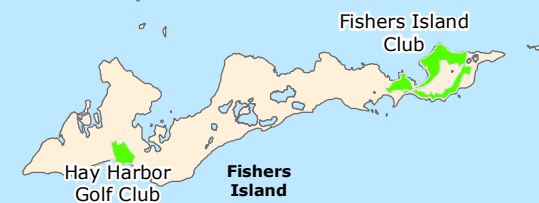

SUFFOLK COUNTY, NEW YORK

RECREATION & POINTS OF INTEREST

Legend

- Points of Interest
- County Beaches
- Performing Arts Theaters
- Golf Courses
- Vineyards
- Parks

1 inch = 2.6 miles

Source: Suffolk County Department of Planning, New York Department of Transportation, & Suffolk Cooperative Library System