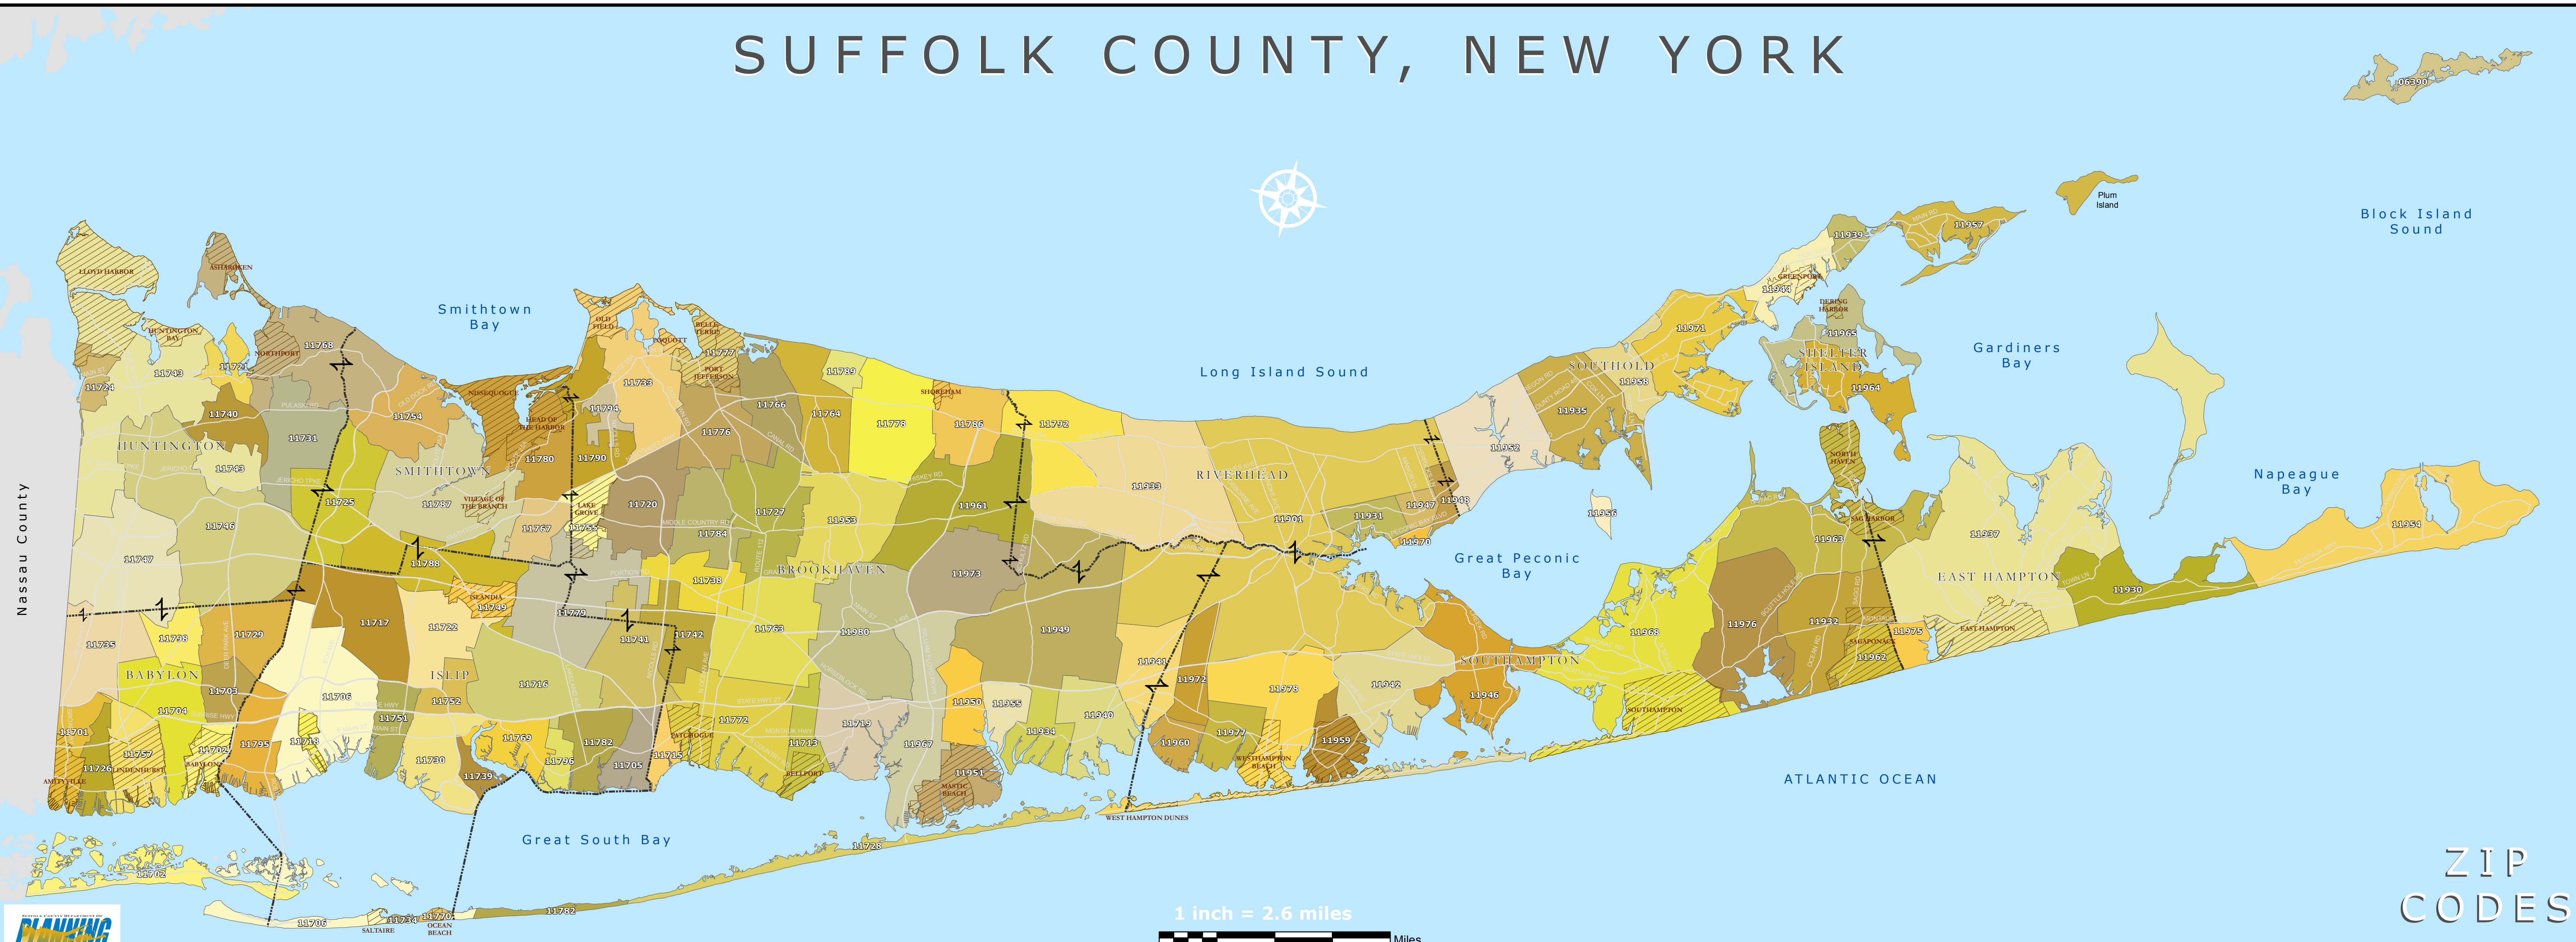

SUFFOLK COUNTY, NEW YORK

Nassau County

Source: Suffolk County Department of Planning

Map is subject to revision. This map is not to be used for surveying, conveyance of land, or other precise purposes.

ZIP CODES